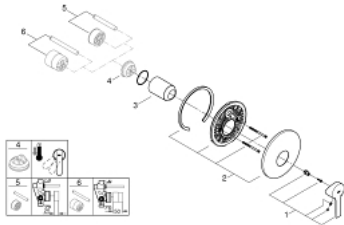

19 296 001 LINEARE SINGLE-LEVER SHOWER MIXER TRIM

PRODUCT DESCRIPTION

- Colour: Chrome
- set for final installation for
33 961 000, 33 962 000, 33 963 000, 33 964 000, 33 965 000, 33 966 000,
35 501 000
- without concealed body
- metal lever
- GROHE Long-Life finish
- escutcheon- and shaft-sealing
- metal escutcheon
- covered fixing

19 296 001 LINEARE SINGLE-LEVER SHOWER MIXER TRIM

SPARE PARTS, March 2017 – now

- 1: Lever (Spare part-nr. 46988000)
- 2: Escutcheon (Spare part-nr. 46904000)
- 3: Shield for cross handle (Spare part-nr. 09038000)
- 4: Temperature limiter (Spare part-nr. 46375000)*
- 5: Extension set (Spare part-nr. 46191000)*
- 6: Extension set (Spare part-nr. 46343000)*