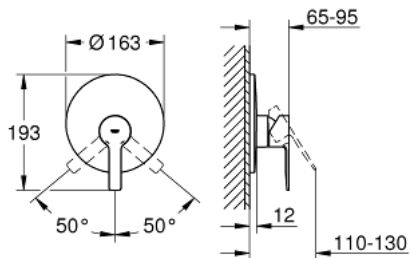

19 296 001 LINEARE SINGLE-LEVER SHOWER MIXER TRIM

PRODUCT DESCRIPTION

- Colour: Chrome
- set for final installation for
33 961 000, 33 962 000, 33 963 000, 33 964 000, 33 965 000, 33 966 000,
35 501 000
- without concealed body
- metal lever
- GROHE Long-Life finish
- escutcheon- and shaft-sealing
- metal escutcheon
- covered fixing

19 296 001 LINEARE SINGLE-LEVER SHOWER MIXER TRIM

SPARE PARTS, March 2017 – now

- 1: Lever (Spare part-nr. 46988000)
- 2: Escutcheon (Spare part-nr. 46904000)
- 3: Shield for cross handle (Spare part-nr. 09038000)
- 4: Temperature limiter (Spare part-nr. 46375000)*
- 5: Extension set (Spare part-nr. 46191000)*
- 6: Extension set (Spare part-nr. 46343000)*