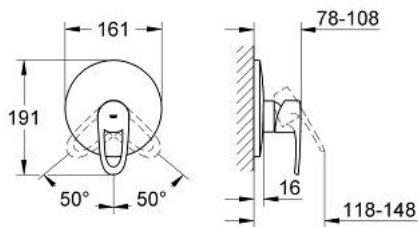

19 537 001 EUROPLUS SINGLE-LEVER SHOWER MIXER

PRODUCT DESCRIPTION

- Colour: chrome
- final installation set for
 - 35 501 000
 - 35 501 000
 - 33 962 000
 - 33 964 000
- without concealed body
- GROHE Long-Life finish
- metal lever
- escutcheon- and shaft-sealing
- wall escutcheon with covered fixing and covered sealings

19 537 001 EUROPLUS SINGLE-LEVER SHOWER MIXER

SPARE PARTS, August 2005 – now

- 1: Lever (Order-nr. 46569000)
- 2: Escutcheon (Order-nr. 46506000)
- 2.1: Set of screws (Order-nr. 46088000)
- 3: Shield (Order-nr. 06874000)
- 4: Temperature limiter (Order-nr. 46375000)*
- 5: Extension set (Order-nr. 46191000)*
- 6: Extension set (Order-nr. 46343000)*