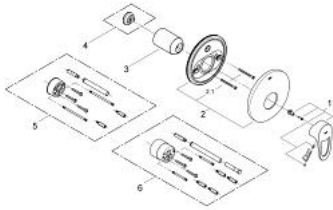

19 537 001 EUROPLUS SINGLE-LEVER SHOWER MIXER

PRODUCT DESCRIPTION

- Colour: chrome
- final installation set for
 - 35 501 000
 - 35 501 000
 - 33 962 000
 - 33 964 000
- without concealed body
- GROHE Long-Life finish
- metal lever
- escutcheon- and shaft-sealing
- wall escutcheon with covered fixing and covered sealings

19 537 001 EUROPLUS SINGLE-LEVER SHOWER MIXER

SPARE PARTS, August 2005 – now

- 1: Lever (Order-nr. 46569000)
- 2: Escutcheon (Order-nr. 46506000)
- 2.1: Set of screws (Order-nr. 46088000)
- 3: Shield (Order-nr. 06874000)
- 4: Temperature limiter (Order-nr. 46375000)*
- 5: Extension set (Order-nr. 46191000)*
- 6: Extension set (Order-nr. 46343000)*