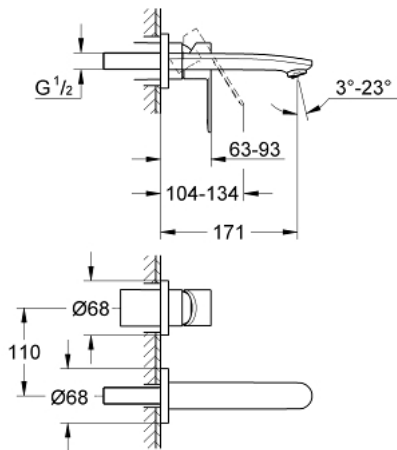

19 571 002 **EUROSTYLE COSMOPOLITAN 2-HOLE BASIN MIXER**  
**S-SIZE**

**PRODUCT DESCRIPTION**

- Colour: Chrome
- wall mounted
- set for final installation for
- 23 571 000
- without concealed body
- metal escutcheon
- metal lever
- GROHE Long-Life finish
- GROHE AquaGuide adjustable mousseur
- centre distance 110 mm
- projection 171 mm

19 571 002 **EUROSTYLE COSMOPOLITAN 2-HOLE BASIN MIXER**  
**S-SIZE**

**SPARE PARTS**, February 2019 – now

- 1: Lever (Spare part-nr. 46751000)
- 2: Flow straightener (Spare part-nr. 64451000)
- 3: Flush pipe extension (Spare part-nr. 46943000)\*