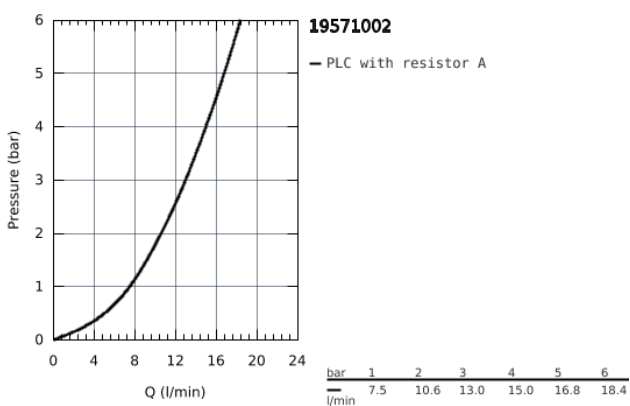

19 571 002 **EUROSTYLE COSMOPOLITAN 2-HOLE BASIN MIXER**  
**S-SIZE**

**PRODUCT DESCRIPTION**

- Colour: Chrome
- wall mounted
- set for final installation for
- 23 571 000
- without concealed body
- metal escutcheon
- metal lever
- GROHE Long-Life finish
- GROHE AquaGuide adjustable mousseur
- centre distance 110 mm
- projection 171 mm

19 571 002 **EUROSTYLE COSMOPOLITAN 2-HOLE BASIN MIXER**  
**S-SIZE**

**SPARE PARTS**, February 2019 – now

- 1: Lever (Spare part-nr. 46751000)
- 2: Flow straightener (Spare part-nr. 64451000)
- 3: Flush pipe extension (Spare part-nr. 46943000)\*