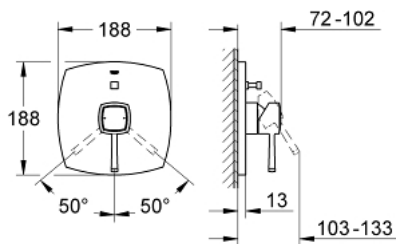

## 19 920 IG0 GRANDERA SINGLE-LEVER BATH/SHOWER MIXER

### PRODUCT DESCRIPTION

- Colour: chrome/gold
- final installation set for
- 35 501 000
- without concealed body
- GROHE Long-Life finish
- automatic diverter: bath/shower
- escutcheon- and shaft-sealing
- metal escutcheon
- covered fixing
- minimum pressure 1,0 bar