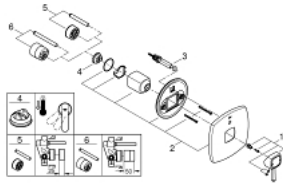

## 19 920 IG0 GRANDERA SINGLE-LEVER BATH/SHOWER MIXER

### PRODUCT DESCRIPTION

- Colour: chrome/gold
- final installation set for
- 35 501 000
- without concealed body
- GROHE Long-Life finish
- automatic diverter: bath/shower
- escutcheon- and shaft-sealing
- metal escutcheon
- covered fixing
- minimum pressure 1,0 bar

### SPARE PARTS, October 2016 – now

- 1: Lever (Order-nr. 46833IG0)
- 2: Escutcheon (Order-nr. 46834000)
- 3: Repl.kit f.rotary valve (Order-nr. 46785000)
- 4: Temperature limiter (Order-nr. 46375000)\*
- 5: Extension set (Order-nr. 46191000)\*
- 6: Extension set (Order-nr. 46343000)\*