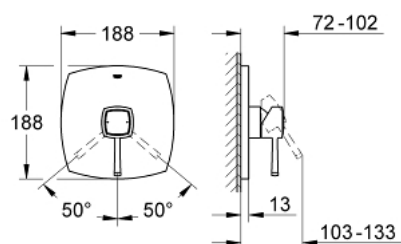

## 19 932 000 GRANDERA SINGLE-LEVER SHOWER MIXER

### PRODUCT DESCRIPTION

- Colour: chrome
- final installation set for 35 501 000
- without concealed body
- GROHE Long-Life finish
- escutcheon- and shaft-sealing
- metal escutcheon
- covered fixing
- minimum pressure 1,0 bar