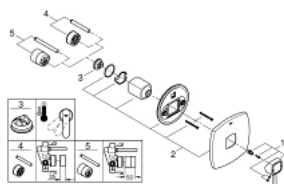

## 19 932 000 GRANDERA SINGLE-LEVER SHOWER MIXER

### PRODUCT DESCRIPTION

- Colour: chrome
- final installation set for 35 501 000
- without concealed body
- GROHE Long-Life finish
- escutcheon- and shaft-sealing
- metal escutcheon
- covered fixing
- minimum pressure 1,0 bar

### SPARE PARTS, June 2012 – now

- 1: Lever (Order-nr. 46833000)
  - 2: escutcheon (Order-nr. 46832000)
  - 3: Temperature limiter (Order-nr. 46375000)\*
  - 4: Extension set (Order-nr. 46191000)\*
  - 5: Extension set (Order-nr. 46343000)\*
- \* Optional accessories