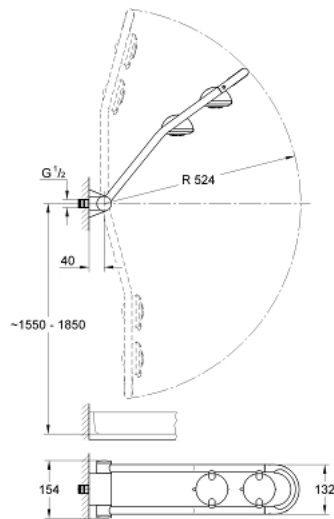

27 005 000 FREEHANDER SHOWER SYSTEM CONCEALED

PRODUCT DESCRIPTION

- Colour: chrome
- with two rotating shower heads
- adjustable for use as head or side shower
- 1 shower head with wide, Pulsator and Eco spray
- 1 shower head with wide and pulsator spray
- lockable
- both heads with SpeedClean anti lime-scale system
- self stopping joint
- GROHE Long-Life finish
- not suitable for instantaneous heater
- min. recommended pressure 1.0 bar

27 005 000 FREEHANDER SHOWER SYSTEM CONCEALED

SPARE PARTS, June 2007 – spareParts.validDate.now

- 1: Spray faceplate (Order-nr. 45877P00)
- 2: Replacement Pulsator element (Order-nr. 45656XX0)
- 3: Seal kit (Order-nr. 45878000)
- 4: Cover cap (Order-nr. 45879000)
- 5: Seal kit (Order-nr. 45901000)
- 6: Disassembling key (Order-nr. 45654000)*