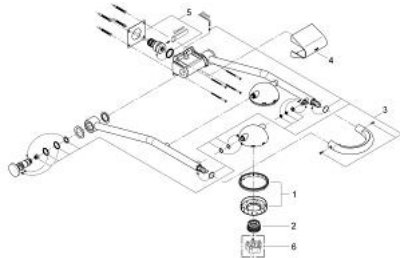

27 005 000 FREEHANDER SHOWER SYSTEM CONCEALED

PRODUCT DESCRIPTION

- Colour: chrome
- with two rotating shower heads
- adjustable for use as head or side shower
- 1 shower head with wide, Pulsator and Eco spray
- 1 shower head with wide and pulsator spray
- lockable
- both heads with SpeedClean anti lime-scale system
- self stopping joint
- GROHE Long-Life finish
- not suitable for instantaneous heater
- min. recommended pressure 1.0 bar

27 005 000 FREEHANDER SHOWER SYSTEM CONCEALED

SPARE PARTS, June 2007 – spareParts.validDate.now

- 1: Spray faceplate (Order-nr. 45877P00)
- 2: Replacement Pulsator element (Order-nr. 45656XX0)
- 3: Seal kit (Order-nr. 45878000)
- 4: Cover cap (Order-nr. 45879000)
- 5: Seal kit (Order-nr. 45901000)
- 6: Disassembling key (Order-nr. 45654000)*