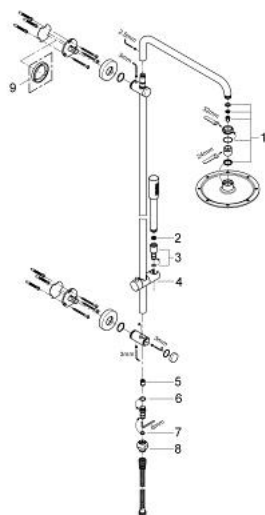

27 030 000 RAINSHOWER SYSTEM 210 SHOWER SYSTEM WITH GROHCLICK WITHOUT FITTING FOR WALL MOUNTING

PRODUCT DESCRIPTION

- Colour: chrome
- consisting of:
 - horizontal swivable 450 mm shower arm
 - change between hand and head shower by Grohclick element
 - Rainshower Cosmopolitan 210 metal head shower (28 368 000)
 - with ball joint
 - rotation angle $\pm 20^\circ$
 - Sena hand shower (28 034 000)
 - adjustable in height with gliding element (12 140 000)
- connection to water supply with 1/2"-thread of the 800 mm shower hose to faucet / wall union to faucet / wall union
- metal shower hose 1750 mm (27 178)
- distance between wall supports: 700-900 mm
- minimum flow rate 7 l/min.
- GROHE DreamSpray perfect spray pattern
- GROHE Long-Life finish
- SpeedClean anti-lime system
- Inner WaterGuide for a longer life
- suitable for instantaneous heaters from 18 kW/h

27 030 000 RAINSHOWER SYSTEM 210 SHOWER SYSTEM WITH GROHCLICK WITHOUT FITTING FOR WALL MOUNTING

SPARE PARTS, March 2007 – spareParts.validDate.now

- 1: Spare part set (Order-nr. 45933000)
- 2: Dirt strainer (Order-nr. 0700200M)
- 3: Nipple for Freehander (Order-nr. 03720000)
- 4: Glide element (Order-nr. 12140000)
- 5: Non-return valve (Order-nr. 08565000)
- 6: Sealing washer (Order-nr. 0128200M)
- 7: Sealing washer $\varnothing 11 \times \varnothing 2$ (Order-nr. 0122400M)
- 8: Quick coupling (Order-nr. 45899000)
- 9: Compensation disc (Order-nr. 27180000)*