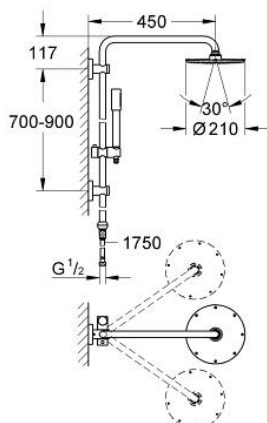

27 030 000 RAINSHOWER SYSTEM 210 SHOWER SYSTEM WITH GROHCLICK WITHOUT FITTING FOR WALL MOUNTING

PRODUCT DESCRIPTION

- Colour: chrome
- consisting of:
 - horizontal swivable 450 mm shower arm
 - change between hand and head shower by Grohclick element
 - Rainshower Cosmopolitan 210 metal head shower (28 368 000)
 - with ball joint
 - rotation angle $\pm 20^\circ$
 - Sena hand shower (28 034 000)
 - adjustable in height with gliding element (12 140 000)
- connection to water supply with 1/2"-thread of the 800 mm shower hose to faucet / wall union to faucet / wall union
- metal shower hose 1750 mm (27 178)
- distance between wall supports: 700-900 mm
- minimum flow rate 7 l/min.
- GROHE DreamSpray perfect spray pattern
- GROHE Long-Life finish
- SpeedClean anti-lime system
- Inner WaterGuide for a longer life
- suitable for instantaneous heaters from 18 kW/h

27 030 000 RAINSHOWER SYSTEM 210 SHOWER SYSTEM WITH GROHCLICK WITHOUT FITTING FOR WALL MOUNTING

SPARE PARTS, March 2007 – spareParts.validDate.now

- 1: Spare part set (Order-nr. 45933000)
- 2: Dirt strainer (Order-nr. 0700200M)
- 3: Nipple for Freehander (Order-nr. 03720000)
- 4: Glide element (Order-nr. 12140000)
- 5: Non-return valve (Order-nr. 08565000)
- 6: Sealing washer (Order-nr. 0128200M)
- 7: Sealing washer $\varnothing 11 \times \varnothing 2$ (Order-nr. 0122400M)
- 8: Quick coupling (Order-nr. 45899000)
- 9: Compensation disc (Order-nr. 27180000)*