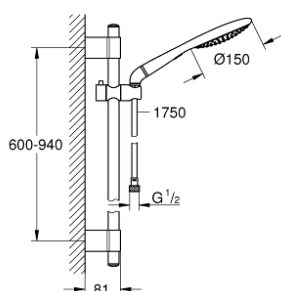

27 273 001 RAINSHOWER SOLO 150 SHOWER RAIL SET 2 SPRAYS

PRODUCT DESCRIPTION

- Colour: Chrome
- hand shower Solo 150 (27 272 000)
- shower rail 900 mm (28 819 001)
- with wall holders made of metal
- Silverflex shower hose 1750 mm (28 388 000)
- Elbow adapter for the combination of handshowers with shower sets
- GROHE DreamSpray perfect spray pattern
- GROHE Long-Life finish
- GROHE FastFixation Plus adjustable distance between brackets, to adapt to existing holes
- SpeedClean anti-limescale system
- Inner WaterGuide for a longer life
- TwistStop preventing the hose from twisting

27 273 001 RAINSHOWER SOLO 150 SHOWER RAIL SET 2 SPRAYS

SPARE PARTS, November 2021 – now

- 1: Cover Cap (Spare part-nr. 45922000)
 - 2: Sliding piece (Spare part-nr. 48177000)
 - 3: Outlet shower holder (Spare part-nr. 48333000)
 - 4: Strainer (Spare part-nr. 0700200M)
 - 5: Spacer (Spare part-nr. 45914XE0)*
- * Optional accessories