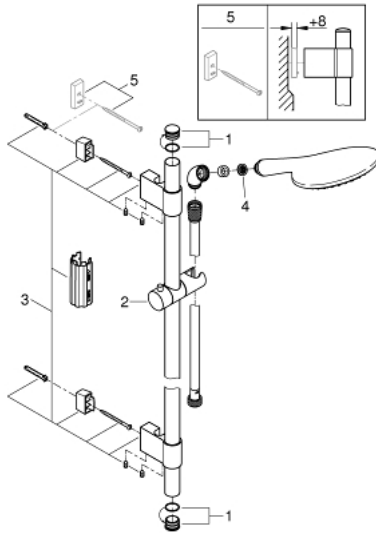

27 273 001 RAINSHOWER SOLO 150 SHOWER RAIL SET 2 SPRAYS

PRODUCT DESCRIPTION

- Colour: Chrome
- hand shower Solo 150 (27 272 000)
- shower rail 900 mm (28 819 001)
- with wall holders made of metal
- Silverflex shower hose 1750 mm (28 388 000)
- Elbow adapter for the combination of handshowers with shower sets
- GROHE DreamSpray perfect spray pattern
- GROHE Long-Life finish
- GROHE FastFixation Plus adjustable distance between brackets, to adapt to existing holes
- SpeedClean anti-limescale system
- Inner WaterGuide for a longer life
- TwistStop preventing the hose from twisting

27 273 001 RAINSHOWER SOLO 150 SHOWER RAIL SET 2 SPRAYS

SPARE PARTS, November 2021 – now

- 1: Cover Cap (Spare part-nr. 45922000)
 - 2: Sliding piece (Spare part-nr. 48177000)
 - 3: Outlet shower holder (Spare part-nr. 48333000)
 - 4: Strainer (Spare part-nr. 0700200M)
 - 5: Spacer (Spare part-nr. 45914XE0)*
- * Optional accessories