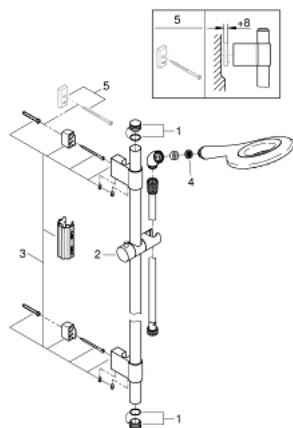

27 277 001 RAINSHOWER ICON 150 SHOWER RAIL SET 2 SPRAYS

PRODUCT DESCRIPTION

- Colour: Chrome
- hand shower Icon 150 (27 276 000)
- shower rail 900 mm (28 819 001)
- with wall holders made of metal
- Silverflex shower hose 1750 mm (28 388 000)
- Elbow adapter for the combination of handshowers with shower sets
- GROHE DreamSpray perfect spray pattern
- GROHE Long-Life finish
- GROHE FastFixation Plus adjustable distance between brackets, to adapt to existing holes
- SpeedClean anti-limescale system
- Inner WaterGuide for a longer life
- TwistStop preventing the hose from twisting

27 277 001 RAINSHOWER ICON 150 SHOWER RAIL SET 2 SPRAYS

SPARE PARTS, November 2021 – now

- 1: Cover Cap (Spare part-nr. 45922000)
 - 2: Sliding piece (Spare part-nr. 48177000)
 - 3: Outlet shower holder (Spare part-nr. 48333000)
 - 4: Strainer (Spare part-nr. 0700200M)
 - 5: Spacer (Spare part-nr. 45914XE0)*
- * Optional accessories