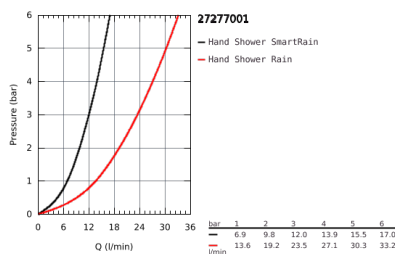

27 277 001 RAINSHOWER ICON 150 SHOWER RAIL SET 2 SPRAYS

PRODUCT DESCRIPTION

- Colour: Chrome
- hand shower Icon 150 (27 276 000)
- shower rail 900 mm (28 819 001)
- with wall holders made of metal
- Silverflex shower hose 1750 mm (28 388 000)
- Elbow adapter for the combination of handshowers with shower sets
- GROHE DreamSpray perfect spray pattern
- GROHE Long-Life finish
- GROHE FastFixation Plus adjustable distance between brackets, to adapt to existing holes
- SpeedClean anti-limescale system
- Inner WaterGuide for a longer life
- TwistStop preventing the hose from twisting