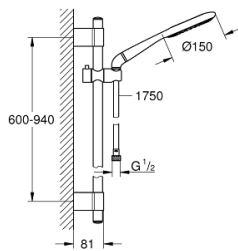

27 277 001 RAINSHOWER ICON 150 SHOWER RAIL SET 2 SPRAYS

PRODUCT DESCRIPTION

- Colour: Chrome
- hand shower Icon 150 (27 276 000)
- shower rail 900 mm (28 819 001)
- with wall holders made of metal
- Silverflex shower hose 1750 mm (28 388 000)
- Elbow adapter for the combination of handshowers with shower sets
- GROHE DreamSpray perfect spray pattern
- GROHE Long-Life finish
- GROHE FastFixation Plus adjustable distance between brackets, to adapt to existing holes
- SpeedClean anti-limescale system
- Inner WaterGuide for a longer life
- TwistStop preventing the hose from twisting

27 277 001 RAINSHOWER ICON 150 SHOWER RAIL SET 2 SPRAYS

SPARE PARTS, November 2021 – now

- 1: Cover Cap (Spare part-nr. 45922000)
 - 2: Sliding piece (Spare part-nr. 48177000)
 - 3: Outlet shower holder (Spare part-nr. 48333000)
 - 4: Strainer (Spare part-nr. 0700200M)
 - 5: Spacer (Spare part-nr. 45914XE0)*
- * Optional accessories