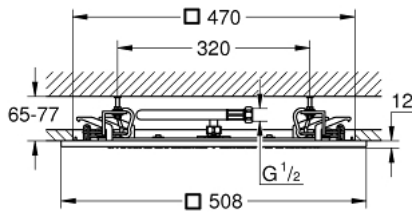

27 286 000 RAINSHOWER F-SERIES 20" CEILING SHOWER 1 SPRAY

PRODUCT DESCRIPTION

- Colour: Chrome
- Rain
- 508 x 508 mm
- material: metal
- connection thread 1/2"
- GROHE DreamSpray perfect spray pattern
- GROHE Long-Life finish
- SpeedClean anti-limescale system

27 286 000 **RAINSHOWER F-SERIES 20" CEILING SHOWER 1 SPRAY**

27 286 000 **RAINSHOWER F-SERIES 20" CEILING SHOWER 1 SPRAY**

SPARE PARTS, June 2016 – now

1: Connecting hose (Spare part-nr. 07467000)

2: Strainer (Spare part-nr. 0676800M)

3: Fibre seal dia. Ø 18,5 x Ø 12 x 2 (Spare part-nr. 0138900M)