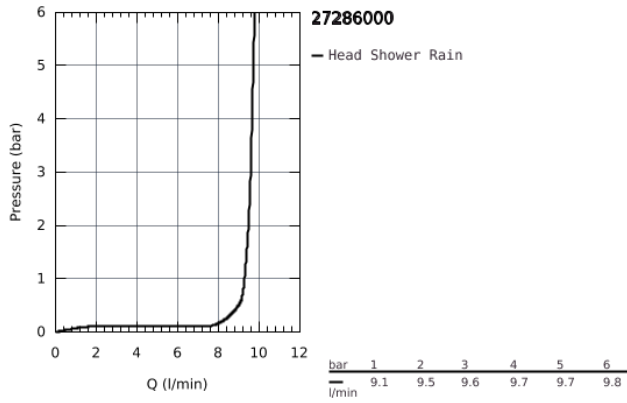

27 286 000 **RAINSHOWER F-SERIES 20" CEILING SHOWER 1 SPRAY**