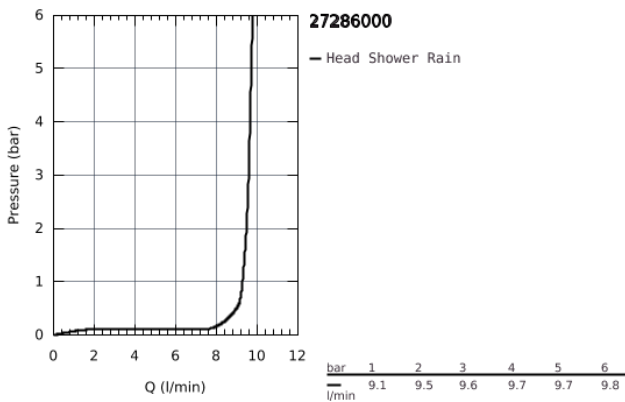

27 286 000 RAINSHOWER F-SERIES 20" CEILING SHOWER 1 SPRAY

PRODUCT DESCRIPTION

- Colour: Chrome
- Rain
- 508 x 508 mm
- material: metal
- connection thread 1/2"
- GROHE DreamSpray perfect spray pattern
- GROHE Long-Life finish
- SpeedClean anti-limescale system

3: Fibre seal dia. Ø 18,5 x Ø 12 x 2 (Spare part-nr. 0138900M)