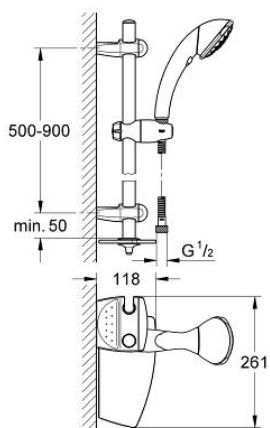

28 571 000 MOVARIO 100 FIVE SHOWER RAIL SET 5 SPRAYS

PRODUCT DESCRIPTION

- Colour: chrome
- consists of:
 - handshower Five 28 393 000
 - shower rail, 900 mm 28 398 000
 - Rotaflex TwistStop shower hose 1750 mm 1/2" x 1/2" 28 410
 - tray (28 549 000)
- GROHE Long-Life finish
- GROHE FastFixation Plus adjustable distance between brackets for adaption to existing drilling holes
- Inner WaterGuide for a longer life

28 571 000 **MOVARIO 100 FIVE SHOWER RAIL SET 5 SPRAYS**

SPARE PARTS, June 2007 – now

1: Cap (Order-nr. 45922000)

2: Cover plate (Order-nr. 11482000)

3: Bracket (Order-nr. 45923000)

3.1: Fixing set (Order-nr. 45924000)