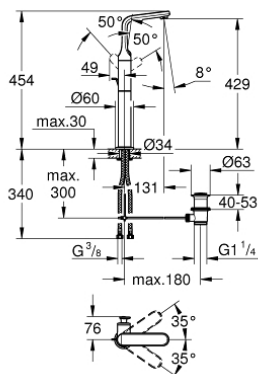

32 191 000 **VERIS BASIN MIXER 1/2"**
XL-SIZE

PRODUCT DESCRIPTION

- Colour: Chrome
- monobloc installation
- for free-standing basins
- 28 mm ceramic cartridge with GROHE SilkMove
- GROHE Long-Life finish
- SpeedClean mousseur
- swivel spout
- pop-up waste set 1 1/4"

- flexible connection hoses

32 191 000 **VERIS BASIN MIXER 1/2"**
XL-SIZE

SPARE PARTS, August 2014 – now

- 1: Lever (Spare part-nr. 46664000)
 - 1.1: Cover Cap (Spare part-nr. 46672000)
 - 2: Shield for cross handle (Spare part-nr. 46663000)
 - 3: retaining ring (Spare part-nr. 07419000)
 - 4: Cartridge (Spare part-nr. 46580000)
 - 5: Biflo spout (Spare part-nr. 13246000)
 - 5.1: set of screws (Spare part-nr. 46670000)
 - 5.2: O-Ring Ø13,5 x Ø2,75 (Spare part-nr. 0128500M)
 - 5.3: Flow straightener (Spare part-nr. 64447000)
 - 6: Pop-up rod (Spare part-nr. 46739000)
 - 7: Shank mounting kit (Spare part-nr. 46671000)
 - 8: Pop-up waste set 1 1/4" (Spare part-nr. 28910000)
 - 8.1: Chrome bath plug (Spare part-nr. 07182000)
 - 8.2: Eccentric rod (Spare part-nr. 07052000)
 - 9: Mounting wrench (Spare part-nr. 19017000)*
 - 10: Eccentric rod (Spare part-nr. 07341000)*
- * Optional accessories