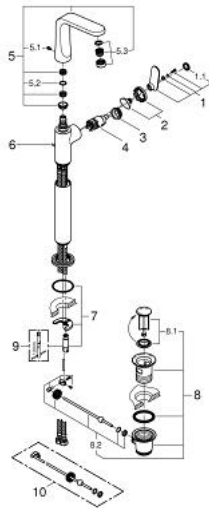

32 191 000 **VERIS BASIN MIXER 1/2"**
XL-SIZE

PRODUCT DESCRIPTION

- Colour: Chrome
- monobloc installation
- for free-standing basins
- 28 mm ceramic cartridge with GROHE SilkMove
- GROHE Long-Life finish
- SpeedClean mousseur
- swivel spout
- pop-up waste set 1 1/4"

- flexible connection hoses

32 191 000 **VERIS BASIN MIXER 1/2"**
XL-SIZE

SPARE PARTS, August 2014 – now

- 1: Lever (Spare part-nr. 46664000)
 - 1.1: Cover Cap (Spare part-nr. 46672000)
 - 2: Shield for cross handle (Spare part-nr. 46663000)
 - 3: retaining ring (Spare part-nr. 07419000)
 - 4: Cartridge (Spare part-nr. 46580000)
 - 5: Biflo spout (Spare part-nr. 13246000)
 - 5.1: set of screws (Spare part-nr. 46670000)
 - 5.2: O-Ring Ø13,5 x Ø2,75 (Spare part-nr. 0128500M)
 - 5.3: Flow straightener (Spare part-nr. 64447000)
 - 6: Pop-up rod (Spare part-nr. 46739000)
 - 7: Shank mounting kit (Spare part-nr. 46671000)
 - 8: Pop-up waste set 1 1/4" (Spare part-nr. 28910000)
 - 8.1: Chrome bath plug (Spare part-nr. 07182000)
 - 8.2: Eccentric rod (Spare part-nr. 07052000)
 - 9: Mounting wrench (Spare part-nr. 19017000)*
 - 10: Eccentric rod (Spare part-nr. 07341000)*
- * Optional accessories