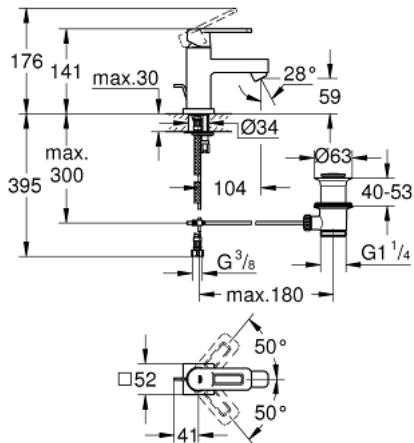

32 632 000 **QUADRA SINGLE-LEVER BASIN MIXER 1/2"**
XS-SIZE

PRODUCT DESCRIPTION

- Colour: chrome
- single hole installation
- GROHE SilkMove 28 mm ceramic cartridge
- GROHE Long-Life finish
- rapid installation system
- mousseur
- pop-up waste set 1 1/4"
- flexible connection hoses

32 632 000 **QUADRA SINGLE-LEVER BASIN MIXER 1/2"**
XS-SIZE

SPARE PARTS, August 2012 – now

- 1: Lever (Spare part-nr. 46638000)
- 2: Cap (Spare part-nr. 46581000)
- 3: Fitting ring (Spare part-nr. 07419000)
- 4: Cartridge (Spare part-nr. 46580000)
- 5: Pop-up rod (Spare part-nr. 46739000)
- 6: Mousseur (Spare part-nr. 06574000)
- 7: Shank mounting kit (Spare part-nr. 46671000)
- 8: Waste set 1 1/4" (Spare part-nr. 28910000)
- 8.1: Plug (Spare part-nr. 07182000)
- 8.2: Eccentric rod (Spare part-nr. 07052000)
- 9: Mounting wrench (Spare part-nr. 19017000)*
- 10: Eccentric rod (Spare part-nr. 07341000)*