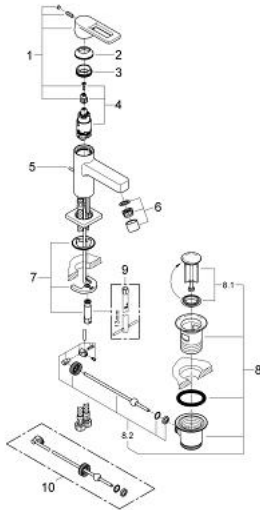

32 632 000 **QUADRA SINGLE-LEVER BASIN MIXER 1/2"**
XS-SIZE

PRODUCT DESCRIPTION

- Colour: chrome
- single hole installation
- GROHE SilkMove 28 mm ceramic cartridge
- GROHE Long-Life finish
- rapid installation system
- mousseur
- pop-up waste set 1 1/4"
- flexible connection hoses

32 632 000 **QUADRA SINGLE-LEVER BASIN MIXER 1/2"**
XS-SIZE

SPARE PARTS, August 2012 – now

- 1: Lever (Spare part-nr. 46638000)
- 2: Cap (Spare part-nr. 46581000)
- 3: Fitting ring (Spare part-nr. 07419000)
- 4: Cartridge (Spare part-nr. 46580000)
- 5: Pop-up rod (Spare part-nr. 46739000)
- 6: Mousseur (Spare part-nr. 06574000)
- 7: Shank mounting kit (Spare part-nr. 46671000)
- 8: Waste set 1 1/4" (Spare part-nr. 28910000)
- 8.1: Plug (Spare part-nr. 07182000)
- 8.2: Eccentric rod (Spare part-nr. 07052000)
- 9: Mounting wrench (Spare part-nr. 19017000)*
- 10: Eccentric rod (Spare part-nr. 07341000)*