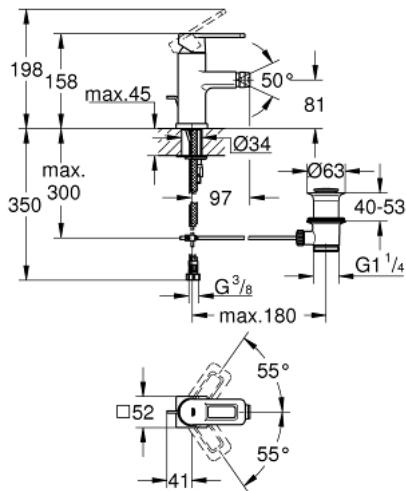

32 636 000 **QUADRA SINGLE-LEVER BIDET MIXER 1/2"**
S-SIZE

PRODUCT DESCRIPTION

- Colour: chrome
- single hole installation
- GROHE SilkMove 35 mm ceramic cartridge
- GROHE Long-Life finish
- adjustable flow rate limiter
- rapid installation system
- ball-joint mousseur
- pop-up waste set 1 1/4"
- flexible connection hoses
- min. recommended pressure 1.0 bar

32 636 000 **QUADRA SINGLE-LEVER BIDET MIXER 1/2"**
S-SIZE

SPARE PARTS, August 2012 – spareParts.validDate.now

- 1: Lever (Order-nr. 46637000)
 - 2: Cap (Order-nr. 46116000)
 - 3: Screw coupling (Order-nr. 46460000)
 - 4: Cartridge (Order-nr. 46374000)
 - 5: Pop-up rod (Order-nr. 46739000)
 - 6: Mousseur (Order-nr. 13929000)
 - 7: Shank fastening assembly (Order-nr. 46671000)
 - 8: Waste set 1 1/4" (Order-nr. 28910000)
 - 8.1: Plug (Order-nr. 07182000)
 - 8.2: Eccentric rod (Order-nr. 07052000)
 - 9: Mounting wrench (Order-nr. 19017000)*
- * Optional accessories