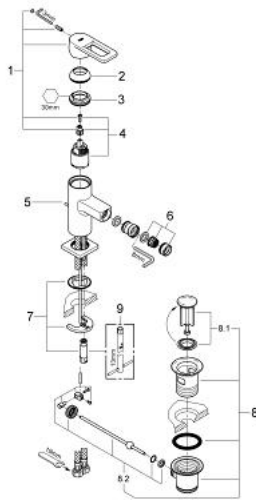

32 636 000 **QUADRA SINGLE-LEVER BIDET MIXER 1/2"**
S-SIZE

PRODUCT DESCRIPTION

- Colour: chrome
- single hole installation
- GROHE SilkMove 35 mm ceramic cartridge
- GROHE Long-Life finish
- adjustable flow rate limiter
- rapid installation system
- ball-joint mousseur
- pop-up waste set 1 1/4"
- flexible connection hoses
- min. recommended pressure 1.0 bar

32 636 000 **QUADRA SINGLE-LEVER BIDET MIXER 1/2"**
S-SIZE

SPARE PARTS, August 2012 – spareParts.validDate.now

- 1: Lever (Order-nr. 46637000)
 - 2: Cap (Order-nr. 46116000)
 - 3: Screw coupling (Order-nr. 46460000)
 - 4: Cartridge (Order-nr. 46374000)
 - 5: Pop-up rod (Order-nr. 46739000)
 - 6: Mousseur (Order-nr. 13929000)
 - 7: Shank fastening assembly (Order-nr. 46671000)
 - 8: Waste set 1 1/4" (Order-nr. 28910000)
 - 8.1: Plug (Order-nr. 07182000)
 - 8.2: Eccentric rod (Order-nr. 07052000)
 - 9: Mounting wrench (Order-nr. 19017000)*
- * Optional accessories