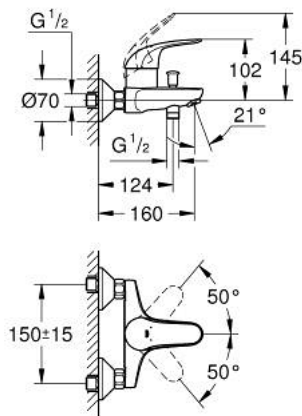

32 743 000 EUROECO SINGLE-LEVER BATH/SHOWER MIXER 1/2"

PRODUCT DESCRIPTION

- Colour: Chrome
- wall mounted
- metal lever
- GROHE SilkMove 46 mm ceramic cartridge
- GROHE Long-Life finish
- GROHE Water Saving - Less water, perfect flow
- adjustable flow rate limiter
- automatic diverter: bath/shower
- mousseur
- integrated non-return valve in the shower outlet 1/2"
- S-unions
- metal wall escutcheons
- optional temperature limiter (46 308 000)
- protected against backflow

32 743 000 EUROECO SINGLE-LEVER BATH/SHOWER MIXER 1/2"

SPARE PARTS, December 2008 – now

- 1: Lever (Spare part-nr. 46644000)
- 2: Shield for cross handle (Spare part-nr. 46578000)
- 3: Cartridge (Spare part-nr. 46048000)
- 4: Diverter knob (Spare part-nr. 65648000)
- 5: Diverter (Spare part-nr. 65655000)
- 6: Non-return valve (Spare part-nr. 08565000)
- 7: Flow restrictor (Spare part-nr. 13952000)
- 8: Screw joint (Spare part-nr. 45044000)
- 9: S-union (Spare part-nr. 12075000)
- 9.1: Sealing washer (Spare part-nr. 0138600M)
- 9.2: Escutcheon (Spare part-nr. 0221000M)
- 10: Temperature limiter (Spare part-nr. 46375000)*
- 11: Extension 3/4", 20 mm (Spare part-nr. 0713000M)*