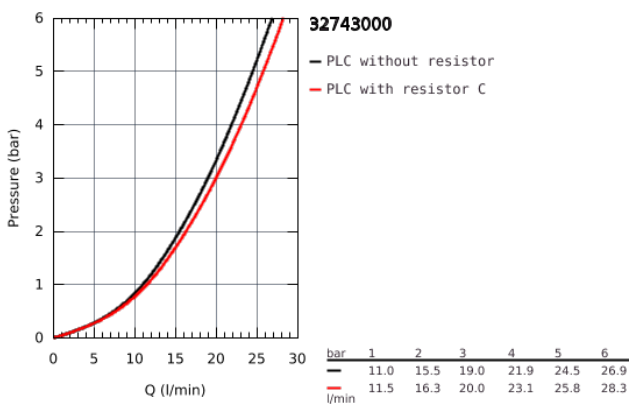

32 743 000 EUROECO SINGLE-LEVER BATH/SHOWER MIXER 1/2"

PRODUCT DESCRIPTION

- Colour: Chrome
- wall mounted
- metal lever
- GROHE SilkMove 46 mm ceramic cartridge
- GROHE Long-Life finish
- GROHE Water Saving - Less water, perfect flow
- adjustable flow rate limiter
- automatic diverter: bath/shower
- mousseur
- integrated non-return valve in the shower outlet 1/2"
- S-unions
- metal wall escutcheons
- optional temperature limiter (46 308 000)
- protected against backflow

32 743 000 EUROECO SINGLE-LEVER BATH/SHOWER MIXER 1/2"

SPARE PARTS, December 2008 – now

- 1: Lever (Spare part-nr. 46644000)
- 2: Shield for cross handle (Spare part-nr. 46578000)
- 3: Cartridge (Spare part-nr. 46048000)
- 4: Diverter knob (Spare part-nr. 65648000)
- 5: Diverter (Spare part-nr. 65655000)
- 6: Non-return valve (Spare part-nr. 08565000)
- 7: Flow restrictor (Spare part-nr. 13952000)
- 8: Screw joint (Spare part-nr. 45044000)
- 9: S-union (Spare part-nr. 12075000)
- 9.1: Sealing washer (Spare part-nr. 0138600M)
- 9.2: Escutcheon (Spare part-nr. 0221000M)
- 10: Temperature limiter (Spare part-nr. 46375000)*
- 11: Extension 3/4", 20 mm (Spare part-nr. 0713000M)*