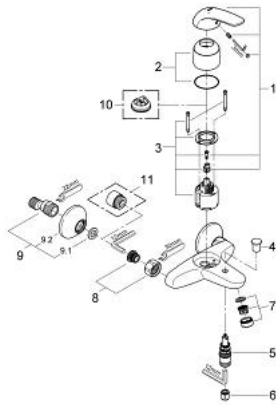

32 743 000 EUROECO SINGLE-LEVER BATH/SHOWER MIXER 1/2"

PRODUCT DESCRIPTION

- Colour: Chrome
- wall mounted
- metal lever
- GROHE SilkMove 46 mm ceramic cartridge
- GROHE Long-Life finish
- GROHE Water Saving - Less water, perfect flow
- adjustable flow rate limiter
- automatic diverter: bath/shower
- mousseur
- integrated non-return valve in the shower outlet 1/2"
- S-unions
- metal wall escutcheons
- optional temperature limiter (46 308 000)
- protected against backflow

32 743 000 EUROECO SINGLE-LEVER BATH/SHOWER MIXER 1/2"

SPARE PARTS, December 2008 – now

- 1: Lever (Spare part-nr. 46644000)
- 2: Shield for cross handle (Spare part-nr. 46578000)
- 3: Cartridge (Spare part-nr. 46048000)
- 4: Diverter knob (Spare part-nr. 65648000)
- 5: Diverter (Spare part-nr. 65655000)
- 6: Non-return valve (Spare part-nr. 08565000)
- 7: Flow restrictor (Spare part-nr. 13952000)
- 8: Screw joint (Spare part-nr. 45044000)
- 9: S-union (Spare part-nr. 12075000)
- 9.1: Sealing washer (Spare part-nr. 0138600M)
- 9.2: Escutcheon (Spare part-nr. 0221000M)
- 10: Temperature limiter (Spare part-nr. 46375000)*
- 11: Extension 3/4", 20 mm (Spare part-nr. 0713000M)*