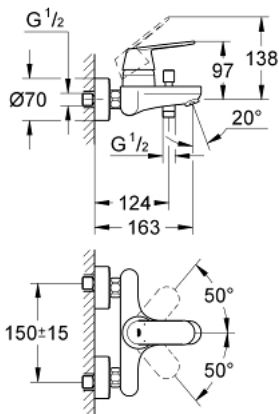

32 831 000 **EUROSMART COSMOPOLITAN SINGLE-LEVER BATH/SHOWER MIXER 1/2"**

PRODUCT DESCRIPTION

- Colour: Chrome
- wall mounted
- metal lever
- GROHE SilkMove 46 mm ceramic cartridge
- GROHE Long-Life finish
- adjustable flow rate limiter
- automatic diverter: bath/shower
- mousseur
- integrated non-return valve in the shower outlet 1/2"
- S-unions
- protected against backflow
- optional temperature limiter (46 308 000)

32 831 000 **EUROSMART COSMOPOLITAN SINGLE-LEVER BATH/SHOWER MIXER 1/2"**

SPARE PARTS, September 2015 – now

- 1: Lever (Spare part-nr. 46682000)
- 2: Shield for cross handle (Spare part-nr. 46427000)
- 3: Cartridge (Spare part-nr. 46048000)
- 4: Diverter knob (Spare part-nr. 64309000)
- 5: Diverter (Spare part-nr. 65655000)
- 6: Non-return valve (Spare part-nr. 08565000)
- 7: Flow restrictor (Spare part-nr. 13952000)
- 8: S-union (Spare part-nr. 12662000)
- 9: Screw joint (Spare part-nr. 45044000)
- 10: Temperature limiter (Spare part-nr. 46308000)*
- 11: Extension 3/4", 20 mm (Spare part-nr. 0713000M)*