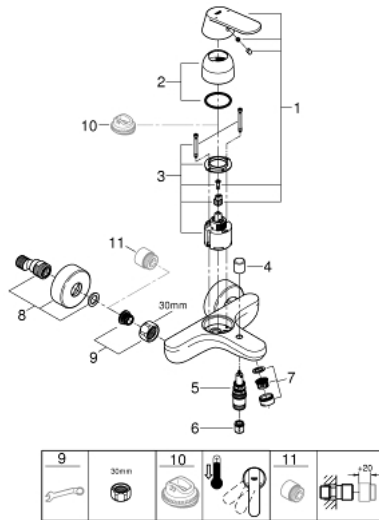

32 831 000 **EUROSMART COSMOPOLITAN SINGLE-LEVER BATH/SHOWER MIXER 1/2"**

PRODUCT DESCRIPTION

- Colour: Chrome
- wall mounted
- metal lever
- GROHE SilkMove 46 mm ceramic cartridge
- GROHE Long-Life finish
- adjustable flow rate limiter
- automatic diverter: bath/shower
- mousseur
- integrated non-return valve in the shower outlet 1/2"
- S-unions
- protected against backflow
- optional temperature limiter (46 308 000)

32 831 000 **EUROSMART COSMOPOLITAN SINGLE-LEVER BATH/SHOWER MIXER 1/2"**

SPARE PARTS, September 2015 – now

- 1: Lever (Spare part-nr. 46682000)
- 2: Shield for cross handle (Spare part-nr. 46427000)
- 3: Cartridge (Spare part-nr. 46048000)
- 4: Diverter knob (Spare part-nr. 64309000)
- 5: Diverter (Spare part-nr. 65655000)
- 6: Non-return valve (Spare part-nr. 08565000)
- 7: Flow restrictor (Spare part-nr. 13952000)
- 8: S-union (Spare part-nr. 12662000)
- 9: Screw joint (Spare part-nr. 45044000)
- 10: Temperature limiter (Spare part-nr. 46308000)*
- 11: Extension 3/4", 20 mm (Spare part-nr. 0713000M)*