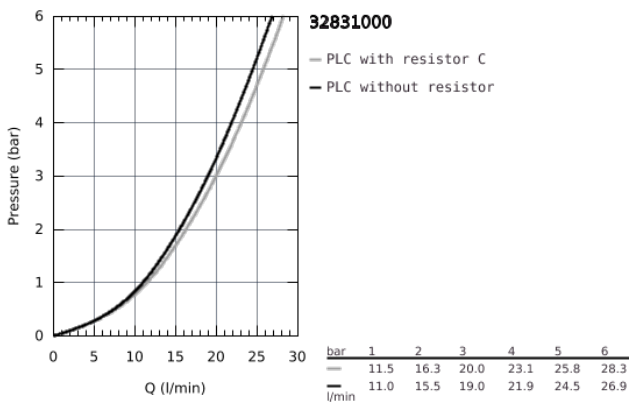

32 831 000 **EUROSMART COSMOPOLITAN SINGLE-LEVER BATH/SHOWER MIXER 1/2"**

PRODUCT DESCRIPTION

- Colour: Chrome
- wall mounted
- metal lever
- GROHE SilkMove 46 mm ceramic cartridge
- GROHE Long-Life finish
- adjustable flow rate limiter
- automatic diverter: bath/shower
- mousseur
- integrated non-return valve in the shower outlet 1/2"
- S-unions
- protected against backflow
- optional temperature limiter (46 308 000)

32 831 000 **EUROSMART COSMOPOLITAN SINGLE-LEVER BATH/SHOWER MIXER 1/2"**

SPARE PARTS, September 2015 – now

- 1: Lever (Spare part-nr. 46682000)
- 2: Shield for cross handle (Spare part-nr. 46427000)
- 3: Cartridge (Spare part-nr. 46048000)
- 4: Diverter knob (Spare part-nr. 64309000)
- 5: Diverter (Spare part-nr. 65655000)
- 6: Non-return valve (Spare part-nr. 08565000)
- 7: Flow restrictor (Spare part-nr. 13952000)
- 8: S-union (Spare part-nr. 12662000)
- 9: Screw joint (Spare part-nr. 45044000)
- 10: Temperature limiter (Spare part-nr. 46308000)*
- 11: Extension 3/4", 20 mm (Spare part-nr. 0713000M)*