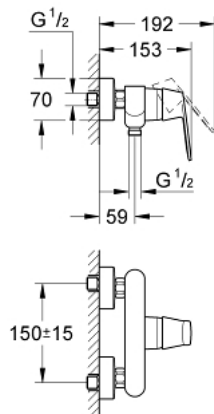

32 837 000 **EUROSMART COSMOPOLITAN SINGLE-LEVER SHOWER MIXER 1/2"**

PRODUCT DESCRIPTION

- Colour: Chrome
- wall mounted
- metal lever
- GROHE SilkMove 46 mm ceramic cartridge
- GROHE Long-Life finish
- adjustable flow rate limiter
- shower bottom outlet 1/2" with integrated non return-valve
- S-unions
- optional temperature limiter (46 308 000)
- protected against backflow

32 837 000 EUROSMART COSMOPOLITAN SINGLE-LEVER SHOWER MIXER 1/2"

SPARE PARTS, August 2009 – now

- 1: Lever (Spare part-nr. 46682000)
 - 2: Shield for cross handle (Spare part-nr. 46427000)
 - 3: Cartridge (Spare part-nr. 46048000)
 - 4: Screw joint (Spare part-nr. 45044000)
 - 5: S-union (Spare part-nr. 12662000)
 - 6: Non-return valve (Spare part-nr. 08565000)
 - 7: Temperature limiter (Spare part-nr. 46308000)*
 - 8: Extension 3/4", 20 mm (Spare part-nr. 0713000M)*
 - 9: Plastic tray (Spare part-nr. 18349000)*
- * Optional accessories