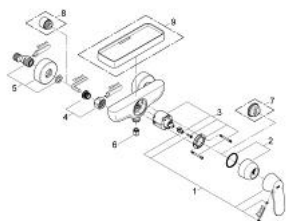

32 837 000 **EUROSMART COSMOPOLITAN SINGLE-LEVER SHOWER MIXER 1/2"**

PRODUCT DESCRIPTION

- Colour: Chrome
- wall mounted
- metal lever
- GROHE SilkMove 46 mm ceramic cartridge
- GROHE Long-Life finish
- adjustable flow rate limiter
- shower bottom outlet 1/2" with integrated non return-valve
- S-unions
- optional temperature limiter (46 308 000)
- protected against backflow

32 837 000 EUROSMART COSMOPOLITAN SINGLE-LEVER SHOWER MIXER 1/2"

SPARE PARTS, August 2009 – now

- 1: Lever (Spare part-nr. 46682000)
 - 2: Shield for cross handle (Spare part-nr. 46427000)
 - 3: Cartridge (Spare part-nr. 46048000)
 - 4: Screw joint (Spare part-nr. 45044000)
 - 5: S-union (Spare part-nr. 12662000)
 - 6: Non-return valve (Spare part-nr. 08565000)
 - 7: Temperature limiter (Spare part-nr. 46308000)*
 - 8: Extension 3/4", 20 mm (Spare part-nr. 0713000M)*
 - 9: Plastic tray (Spare part-nr. 18349000)*
- * Optional accessories