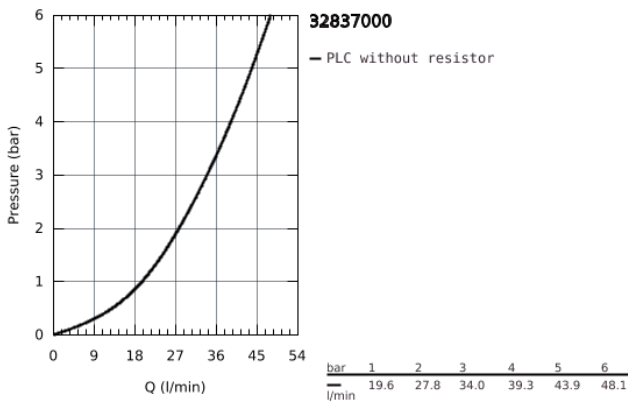

32 837 000 **EUROSMART COSMOPOLITAN SINGLE-LEVER SHOWER MIXER 1/2"**

PRODUCT DESCRIPTION

- Colour: Chrome
- wall mounted
- metal lever
- GROHE SilkMove 46 mm ceramic cartridge
- GROHE Long-Life finish
- adjustable flow rate limiter
- shower bottom outlet 1/2" with integrated non return-valve
- S-unions
- optional temperature limiter (46 308 000)
- protected against backflow

32 837 000 EUROSMART COSMOPOLITAN SINGLE-LEVER SHOWER MIXER 1/2"

SPARE PARTS, August 2009 – now

- 1: Lever (Spare part-nr. 46682000)
 - 2: Shield for cross handle (Spare part-nr. 46427000)
 - 3: Cartridge (Spare part-nr. 46048000)
 - 4: Screw joint (Spare part-nr. 45044000)
 - 5: S-union (Spare part-nr. 12662000)
 - 6: Non-return valve (Spare part-nr. 08565000)
 - 7: Temperature limiter (Spare part-nr. 46308000)*
 - 8: Extension 3/4", 20 mm (Spare part-nr. 0713000M)*
 - 9: Plastic tray (Spare part-nr. 18349000)*
- * Optional accessories