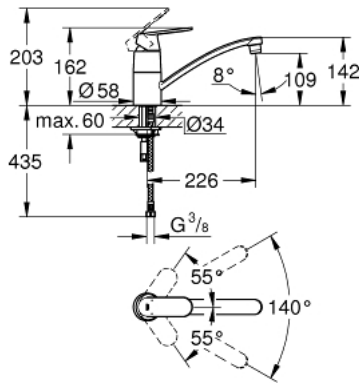

32 842 000 **EUROSMART COSMOPOLITAN SINGLE-LEVER SINK MIXER 1/2"**

**PRODUCT DESCRIPTION**

- Colour: Chrome
- low spout
- monobloc installation
- GROHE Long-Life finish
- GROHE SilkMove 35 mm ceramic cartridge
- mousseur
- adjustable flow rate limiter
- swivel tubular spout
- swivel area 140°
- flexible connection hoses
- rapid installation system
- maximum flow rate (at 3 bar): 12 l/min

### SPARE PARTS, May 2016 – now

- 1: Lever (Spare part-nr. 46685000)
- 2: Shield for cross handle (Spare part-nr. 46601000)
- 3: Cartridge (Spare part-nr. 46374000)
- 4: Replacement kit for seal (Spare part-nr. 46429K00)
- 5: Flow restrictor (Spare part-nr. 13928000)
- 6: Biflo spout (Spare part-nr. 13205000)
- 7: Shank mounting kit (Spare part-nr. 46249000)
- 8: Mounting wrench (Spare part-nr. 19017000)\*