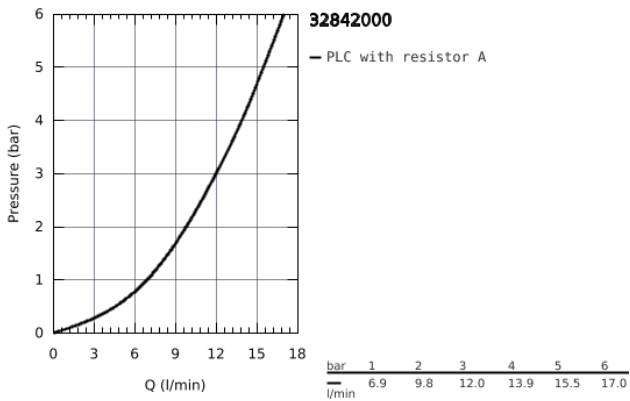

32 842 000 **EUROSMART COSMOPOLITAN SINGLE-LEVER SINK MIXER 1/2"**

**PRODUCT DESCRIPTION**

- Colour: Chrome
- low spout
- monobloc installation
- GROHE Long-Life finish
- GROHE SilkMove 35 mm ceramic cartridge
- mousseur
- adjustable flow rate limiter
- swivel tubular spout
- swivel area 140°
- flexible connection hoses
- rapid installation system
- maximum flow rate (at 3 bar): 12 l/min

## 32 842 000 EUROSMART COSMOPOLITAN SINGLE-LEVER SINK MIXER 1/2"