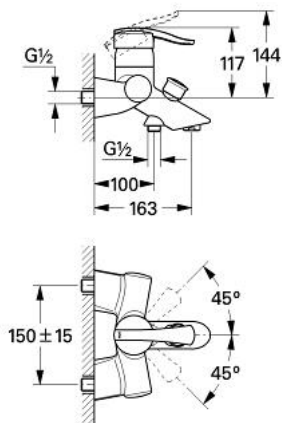

## 33 397 IP0 ECTOS SINGLE-LEVER BATH MIXER 1/2"

### PRODUCT DESCRIPTION

- Colour: chrome/ matt chrome
- wall mounted
- GROHE SilkMove 56 mm ceramic cartridge
- adjustable flow rate limiter
- automatic diverter: bath/shower
- Sistra flow straightener
- integrated non-return valve in the shower outlet 1/2"
- eccentric connection system
- protected against backflow
- optional temperature limiter ref. no. 46 308
- without shower set
- with lever made of crystal in "daVinci azul" and "daVinci satinado".

## 33 397 IP0 ECTOS SINGLE-LEVER BATH MIXER 1/2"

**SPARE PARTS**, January 2002 – spareParts.validDate.now

1: Lever (Order-nr. 46190IP0)

1.1: Fixing set (Order-nr. 46177000)

2: Cap (Order-nr. 46196000)

3: Cartridge (Order-nr. 46386000)

4: Pillar union (Order-nr. 12081000)

4.1: Seal Ø4 5 x Ø 3 (Order-nr. 0044400M)

5: Fixing set (Order-nr. 46381V00)

6: Diverter knob (Order-nr. 46207000)

7: Diverter (Order-nr. 08915000)

8: Sistra (Order-nr. 13907000)