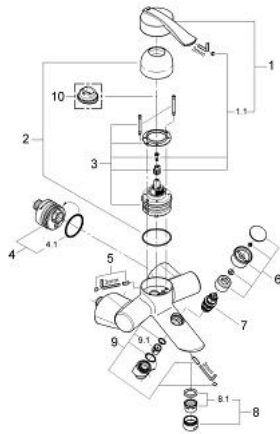

## 33 397 IP0 ECTOS SINGLE-LEVER BATH MIXER 1/2"

### PRODUCT DESCRIPTION

- Colour: chrome/ matt chrome
- wall mounted
- GROHE SilkMove 56 mm ceramic cartridge
- adjustable flow rate limiter
- automatic diverter: bath/shower
- Sistra flow straightener
- integrated non-return valve in the shower outlet 1/2"
- eccentric connection system
- protected against backflow
- optional temperature limiter ref. no. 46 308
- without shower set
- with lever made of crystal in "daVinci azul" and "daVinci satinado".

## 33 397 IP0 ECTOS SINGLE-LEVER BATH MIXER 1/2"

**SPARE PARTS**, January 2002 – spareParts.validDate.now

1: Lever (Order-nr. 46190IP0)

1.1: Fixing set (Order-nr. 46177000)

2: Cap (Order-nr. 46196000)

3: Cartridge (Order-nr. 46386000)

4: Pillar union (Order-nr. 12081000)

4.1: Seal Ø4 5 x Ø 3 (Order-nr. 0044400M)

5: Fixing set (Order-nr. 46381V00)

6: Diverter knob (Order-nr. 46207000)

7: Diverter (Order-nr. 08915000)

8: Sistra (Order-nr. 13907000)