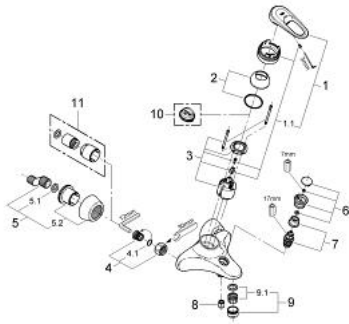

33 553 IG0 EUROPLUS SINGLE-LEVER BATH/SHOWER MIXER

PRODUCT DESCRIPTION

- Colour: chrome/gold
- wall mounted
- GROHE SilkMove 46 mm ceramic cartridge
- adjustable flow rate limiter
- adjustable minimum flow rate approx. 2.5 l/min
- automatic diverter: bath/shower
- mousseur
- integrated non-return valve in shower outlet 1/2"
- covered S-unions
- covered lever fixing
- optional temperature limiter ref. no. 46 308
- without shower set
- GROHE Long-Life finish

33 553 IG0 EUROPLUS SINGLE-LEVER BATH/SHOWER MIXER

SPARE PARTS, มกราคม 1998 – now

- 1: Lever (Order-nr. 46415IG0)
 - 1.1: Replacement handle connection kit (Order-nr. 46416IG0)
 - 2: Shield (Order-nr. 46417000)
 - 3: Cartridge (Order-nr. 46048000)
 - 4: Screw joint (Order-nr. 45044000)
 - 4.1: Seal dia. 15x2 mm (Order-nr. 0311900M)
 - 5: S-union (Order-nr. 12058000)
 - 5.1: Ball seal dia. 9x6.8 mm (Order-nr. 0138600M)
 - 5.2: Covering escutcheon (Order-nr. 45545000)
 - 6: Diverter knob (Order-nr. 46419IG0)
 - 7: Diverter (Order-nr. 08915000)
 - 8: Non-return valve (Order-nr. 08565000)
 - 9: Mousseur (Order-nr. 13927G00)
 - 9.1: Repl.kit f.aerator M28x1 (Order-nr. 45029000)
 - 10: Temperature limiter (Order-nr. 46308000)*
 - 11: Extension set 1/2", 30 mm (Order-nr. 46238000)*
- * Optional accessories