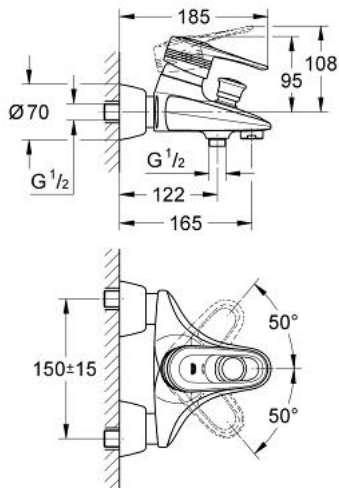

33 553 IG0 EUROPLUS SINGLE-LEVER BATH/SHOWER MIXER

PRODUCT DESCRIPTION

- Colour: chrome/gold
- wall mounted
- GROHE SilkMove 46 mm ceramic cartridge
- adjustable flow rate limiter
- adjustable minimum flow rate approx. 2.5 l/min
- automatic diverter: bath/shower
- mousseur
- integrated non-return valve in shower outlet 1/2"
- covered S-unions
- covered lever fixing
- optional temperature limiter ref. no. 46 308
- without shower set
- GROHE Long-Life finish

33 553 IG0 EUROPLUS SINGLE-LEVER BATH/SHOWER MIXER

SPARE PARTS, มกราคม 1998 – now

- 1: Lever (Order-nr. 46415IG0)
 - 1.1: Replacement handle connection kit (Order-nr. 46416IG0)
 - 2: Shield (Order-nr. 46417000)
 - 3: Cartridge (Order-nr. 46048000)
 - 4: Screw joint (Order-nr. 45044000)
 - 4.1: Seal dia. 15x2 mm (Order-nr. 0311900M)
 - 5: S-union (Order-nr. 12058000)
 - 5.1: Ball seal dia. 9x6.8 mm (Order-nr. 0138600M)
 - 5.2: Covering escutcheon (Order-nr. 45545000)
 - 6: Diverter knob (Order-nr. 46419IG0)
 - 7: Diverter (Order-nr. 08915000)
 - 8: Non-return valve (Order-nr. 08565000)
 - 9: Mousseur (Order-nr. 13927G00)
 - 9.1: Repl.kit f.aerator M28x1 (Order-nr. 45029000)
 - 10: Temperature limiter (Order-nr. 46308000)*
 - 11: Extension set 1/2", 30 mm (Order-nr. 46238000)*
- * Optional accessories