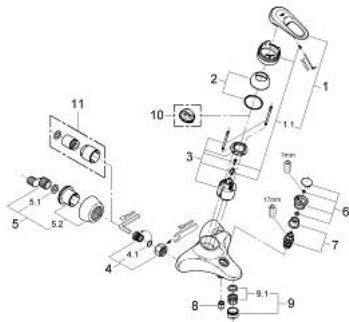

33 553 000 EUROPLUS SINGLE-LEVER BATH/SHOWER MIXER

PRODUCT DESCRIPTION

- Colour: chrome
- wall mounted
- GROHE SilkMove 46 mm ceramic cartridge
- adjustable flow rate limiter
- adjustable minimum flow rate approx. 2.5 l/min
- automatic diverter: bath/shower
- mousseur
- integrated non-return valve in the shower outlet 1/2"
- covered S-unions
- covered lever fixing
- optional temperature limiter ref. no. 46 308
- without shower set
- GROHE Long-Life finish

33 553 000 EUROPLUS SINGLE-LEVER BATH/SHOWER MIXER

SPARE PARTS, January 1998 – spareParts.validDate.now

- 1: Lever (Order-nr. 46415IP0)
 - 1.1: Replacement handle connection kit (Order-nr. 46416IP0)
 - 2: Shield (Order-nr. 46417000)
 - 3: Cartridge (Order-nr. 46048000)
 - 4: Screw joint (Order-nr. 45044000)
 - 4.1: Seal dia. 15x2 mm (Order-nr. 0311900M)
 - 5: S-union (Order-nr. 12058000)
 - 5.1: Ball seal dia. 9x6.8 mm (Order-nr. 0138600M)
 - 5.2: Covering escutcheon (Order-nr. 45545000)
 - 6: Diverter knob (Order-nr. 46419IP0)
 - 7: Diverter (Order-nr. 08915000)
 - 8: Non-return valve (Order-nr. 08565000)
 - 9: Mousseur (Order-nr. 13927000)
 - 9.1: Repl.kit f.aerator M28x1 (Order-nr. 45029000)
 - 10: Temperature limiter (Order-nr. 46308000)*
 - 11: Extension set 1/2", 30 mm (Order-nr. 46238000)*
- * Optional accessories