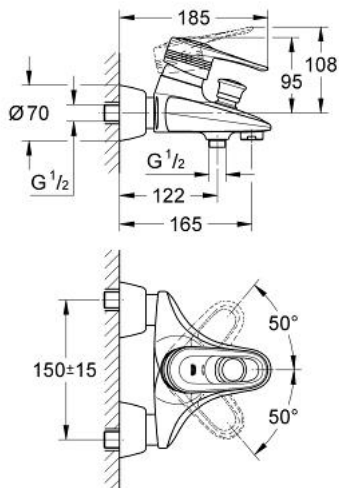

33 553 000 EUROPLUS SINGLE-LEVER BATH/SHOWER MIXER

PRODUCT DESCRIPTION

- Colour: chrome
- wall mounted
- GROHE SilkMove 46 mm ceramic cartridge
- adjustable flow rate limiter
- adjustable minimum flow rate approx. 2.5 l/min
- automatic diverter: bath/shower
- mousseur
- integrated non-return valve in the shower outlet 1/2"
- covered S-unions
- covered lever fixing
- optional temperature limiter ref. no. 46 308
- without shower set
- GROHE Long-Life finish

33 553 000 EUROPLUS SINGLE-LEVER BATH/SHOWER MIXER

SPARE PARTS, January 1998 – spareParts.validDate.now

- 1: Lever (Order-nr. 46415IP0)
 - 1.1: Replacement handle connection kit (Order-nr. 46416IP0)
 - 2: Shield (Order-nr. 46417000)
 - 3: Cartridge (Order-nr. 46048000)
 - 4: Screw joint (Order-nr. 45044000)
 - 4.1: Seal dia. 15x2 mm (Order-nr. 0311900M)
 - 5: S-union (Order-nr. 12058000)
 - 5.1: Ball seal dia. 9x6.8 mm (Order-nr. 0138600M)
 - 5.2: Covering escutcheon (Order-nr. 45545000)
 - 6: Diverter knob (Order-nr. 46419IP0)
 - 7: Diverter (Order-nr. 08915000)
 - 8: Non-return valve (Order-nr. 08565000)
 - 9: Mousseur (Order-nr. 13927000)
 - 9.1: Repl.kit f.aerator M28x1 (Order-nr. 45029000)
 - 10: Temperature limiter (Order-nr. 46308000)*
 - 11: Extension set 1/2", 30 mm (Order-nr. 46238000)*
- * Optional accessories