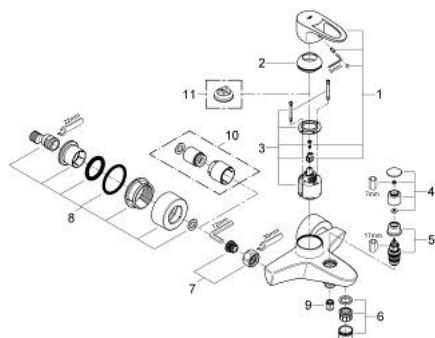

## 33 553 001 EUROPLUS SINGLE-LEVER BATH MIXER 1/2"

### PRODUCT DESCRIPTION

- Colour: chrome
- wall mounted
- metal lever
- GROHE SilkMove 46 mm ceramic cartridge
- GROHE Long-Life finish
- adjustable flow rate limiter
- adjustable minimum flow rate approx. 2.5 l/min
- automatic diverter: bath/shower
- integrated non-return valve in the shower outlet 1/2"
- mousseur
- covered S-unions with wall sealing
- optional temperature limiter ref. no. 46 375 000
- protected against backflow
- acoustic group I in accordance with DIN 4109

## 33 553 001 EUROPLUS SINGLE-LEVER BATH MIXER 1/2"

**SPARE PARTS**, November 2005 – spareParts.validDate.now

1: Lever (Order-nr. 46569000)

2: Cap (Order-nr. 46570000)

3: Cartridge (Order-nr. 46048000)

4: Diverter knob (Order-nr. 46571000)

5: Diverter (Order-nr. 08915000)

6: Mousseur (Order-nr. 13927000)

7: Screw connection 1/2" (Order-nr. 45044000)

8: S-union (Order-nr. 12693000)

9: Non-return valve (Order-nr. 08565000)

10: Extension set, 30 mm (Order-nr. 46238000)\*