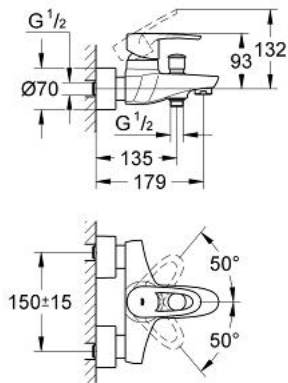

## 33 553 001 EUROPLUS SINGLE-LEVER BATH MIXER 1/2"

### PRODUCT DESCRIPTION

- Colour: chrome
- wall mounted
- metal lever
- GROHE SilkMove 46 mm ceramic cartridge
- GROHE Long-Life finish
- adjustable flow rate limiter
- adjustable minimum flow rate approx. 2.5 l/min
- automatic diverter: bath/shower
- integrated non-return valve in the shower outlet 1/2"
- mousseur
- covered S-unions with wall sealing
- optional temperature limiter ref. no. 46 375 000
- protected against backflow
- acoustic group I in accordance with DIN 4109

## 33 553 001 EUROPLUS SINGLE-LEVER BATH MIXER 1/2"

**SPARE PARTS**, November 2005 – spareParts.validDate.now

1: Lever (Order-nr. 46569000)

2: Cap (Order-nr. 46570000)

3: Cartridge (Order-nr. 46048000)

4: Diverter knob (Order-nr. 46571000)

5: Diverter (Order-nr. 08915000)

6: Mousseur (Order-nr. 13927000)

7: Screw connection 1/2" (Order-nr. 45044000)

8: S-union (Order-nr. 12693000)

9: Non-return valve (Order-nr. 08565000)

10: Extension set, 30 mm (Order-nr. 46238000)\*