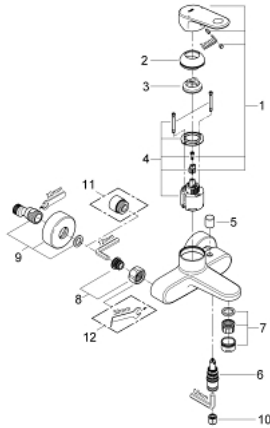

33 553 002 EUROPLUS SINGLE-LEVER BATH/SHOWER MIXER

PRODUCT DESCRIPTION

- Colour: chrome
- wall mounted
- metal lever
- GROHE SilkMove 46 mm ceramic cartridge
- temperature limiter
- GROHE Long-Life finish
- adjustable flow rate limiter
- adjustable minimum flow rate approx. 2.5 l/min
- automatic diverter: bath/shower
- SpeedClean Mousseur
- integrated non-return valve in shower outlet 1/2"
- S-unions
- Protected against backflow
- minimum pressure 1,0 bar

33 553 002 EUROPLUS SINGLE-LEVER BATH/SHOWER MIXER

SPARE PARTS, October 2008 – now

- 1: Lever (Order-nr. 46651000)
- 2: Shield (Order-nr. 46570000)
- 3: Temperature limiter (Order-nr. 46375000)
- 4: Cartridge (Order-nr. 46048000)
- 5: Diverter knob (Order-nr. 64309000)
- 6: Diverter (Order-nr. 65655000)
- 7: Mousseur (Order-nr. 13927000)
- 8: Screw joint (Order-nr. 45044000)
- 9: S-union (Order-nr. 12662000)
- 10: Non-return valve (Order-nr. 08565000)
- 11: Extension 3/4", 20 mm (Order-nr. 0713000M)*
- 12: Special spanner (Order-nr. 19377000)*