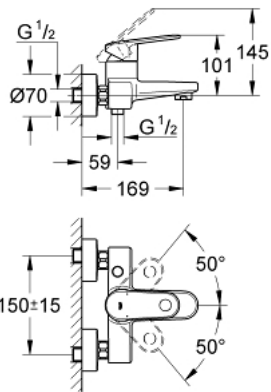

33 553 002 EUROPLUS SINGLE-LEVER BATH/SHOWER MIXER

PRODUCT DESCRIPTION

- Colour: chrome
- wall mounted
- metal lever
- GROHE SilkMove 46 mm ceramic cartridge
- temperature limiter
- GROHE Long-Life finish
- adjustable flow rate limiter
- adjustable minimum flow rate approx. 2.5 l/min
- automatic diverter: bath/shower
- SpeedClean Mousseur
- integrated non-return valve in shower outlet 1/2"
- S-unions
- Protected against backflow
- minimum pressure 1,0 bar

33 553 002 EUROPLUS SINGLE-LEVER BATH/SHOWER MIXER

SPARE PARTS, October 2008 – now

- 1: Lever (Order-nr. 46651000)
- 2: Shield (Order-nr. 46570000)
- 3: Temperature limiter (Order-nr. 46375000)
- 4: Cartridge (Order-nr. 46048000)
- 5: Diverter knob (Order-nr. 64309000)
- 6: Diverter (Order-nr. 65655000)
- 7: Mousseur (Order-nr. 13927000)
- 8: Screw joint (Order-nr. 45044000)
- 9: S-union (Order-nr. 12662000)
- 10: Non-return valve (Order-nr. 08565000)
- 11: Extension 3/4", 20 mm (Order-nr. 0713000M)*
- 12: Special spanner (Order-nr. 19377000)*