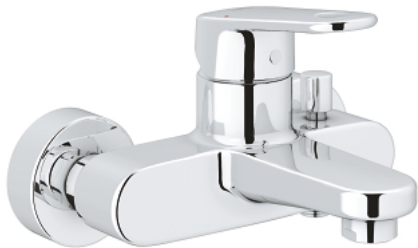

33 553 002 EUROPLUS SINGLE-LEVER BATH/SHOWER MIXER

PRODUCT DESCRIPTION

- Colour: chrome
- wall mounted
- metal lever
- GROHE SilkMove 46 mm ceramic cartridge
- temperature limiter
- GROHE Long-Life finish
- adjustable flow rate limiter
- adjustable minimum flow rate approx. 2.5 l/min
- automatic diverter: bath/shower
- SpeedClean Mousseur
- integrated non-return valve in shower outlet 1/2"
- S-unions
- Protected against backflow
- minimum pressure 1,0 bar

33 553 002 EUROPLUS SINGLE-LEVER BATH/SHOWER MIXER

SPARE PARTS, October 2008 – now

- 1: Lever (Order-nr. 46651000)
- 2: Shield (Order-nr. 46570000)
- 3: Temperature limiter (Order-nr. 46375000)
- 4: Cartridge (Order-nr. 46048000)
- 5: Diverter knob (Order-nr. 64309000)
- 6: Diverter (Order-nr. 65655000)
- 7: Mousseur (Order-nr. 13927000)
- 8: Screw joint (Order-nr. 45044000)
- 9: S-union (Order-nr. 12662000)
- 10: Non-return valve (Order-nr. 08565000)
- 11: Extension 3/4", 20 mm (Order-nr. 0713000M)*
- 12: Special spanner (Order-nr. 19377000)*