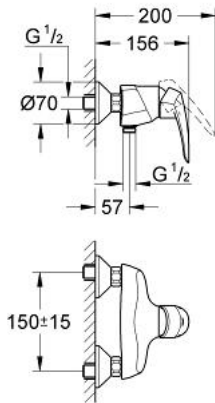

33 569 001 EURODISC SINGLE-LEVER SHOWER MIXER 1/2"

PRODUCT DESCRIPTION

- Colour: chrome
- wall mounted
- metal lever
- GROHE SilkMove 46 mm ceramic cartridge
- GROHE Long-Life finish
- adjustable flow rate limiter
- adjustable minimum flow rate approx. 2.5 l/min
- shower bottom outlet 1/2" with integrated non return-valve
- S-unions
- metal wall escutcheons
- optional temperature limiter ref. no. 46 375 000
- protected against backflow
- acoustic group I in accordance with DIN 4109

33 569 001 EURODISC SINGLE-LEVER SHOWER MIXER 1/2"

SPARE PARTS, August 2005 – spareParts.validDate.now

- 1: Lever (Order-nr. 46568000)
- 2: Cap (Order-nr. 46570000)
- 3: Cartridge (Order-nr. 46048000)
- 4: Screw connection 1/2" (Order-nr. 45044000)
- 5: S-union (Order-nr. 12075000)
- 5.1: Seal (Order-nr. 0138600M)
- 5.2: Escutcheon (Order-nr. 0221000M)
- 6: Non-return valve (Order-nr. 08565000)
- 7: Extension 3/4", 20 mm (Order-nr. 0713000M)*
- 8: Temperature limiter (Order-nr. 46375000)*