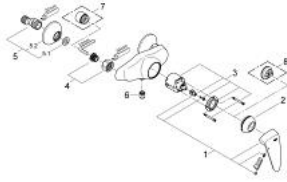

33 569 001 EURODISC SINGLE-LEVER SHOWER MIXER 1/2"

PRODUCT DESCRIPTION

- Colour: chrome
- wall mounted
- metal lever
- GROHE SilkMove 46 mm ceramic cartridge
- GROHE Long-Life finish
- adjustable flow rate limiter
- adjustable minimum flow rate approx. 2.5 l/min
- shower bottom outlet 1/2" with integrated non return-valve
- S-unions
- metal wall escutcheons
- optional temperature limiter ref. no. 46 375 000
- protected against backflow
- acoustic group I in accordance with DIN 4109

33 569 001 EURODISC SINGLE-LEVER SHOWER MIXER 1/2"

SPARE PARTS, August 2005 – spareParts.validDate.now

- 1: Lever (Order-nr. 46568000)
- 2: Cap (Order-nr. 46570000)
- 3: Cartridge (Order-nr. 46048000)
- 4: Screw connection 1/2" (Order-nr. 45044000)
- 5: S-union (Order-nr. 12075000)
- 5.1: Seal (Order-nr. 0138600M)
- 5.2: Escutcheon (Order-nr. 0221000M)
- 6: Non-return valve (Order-nr. 08565000)
- 7: Extension 3/4", 20 mm (Order-nr. 0713000M)*
- 8: Temperature limiter (Order-nr. 46375000)*