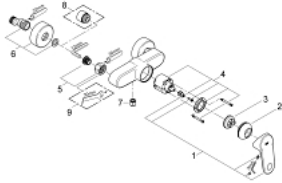

33 577 002 EUROPLUS SINGLE-LEVER SHOWER MIXER 1/2"

PRODUCT DESCRIPTION

- Colour: chrome
- wall mounted
- metal lever
- GROHE SilkMove 46 mm ceramic cartridge
- temperature limiter
- GROHE Long-Life finish
- adjustable flow rate limiter
- adjustable minimum flow rate approx. 2.5 l/min
- shower bottom outlet 1/2" with integrated non return-valve
- S-unions
- protected against backflow
- min. recommended pressure 1.0 bar

33 577 002 EUROPLUS SINGLE-LEVER SHOWER MIXER 1/2"

SPARE PARTS, October 2008 – spareParts.validDate.now

- 1: Lever (Order-nr. 46651000)
- 2: Cap (Order-nr. 46570000)
- 3: Temperature limiter (Order-nr. 46375000)
- 4: Cartridge (Order-nr. 46048000)
- 5: Screw connection 1/2" (Order-nr. 45044000)
- 6: S-union (Order-nr. 12662000)
- 7: Non-return valve (Order-nr. 08565000)
- 8: Extension 3/4", 20 mm (Order-nr. 0713000M)*
- 9: Special spanner (Order-nr. 19377000)*