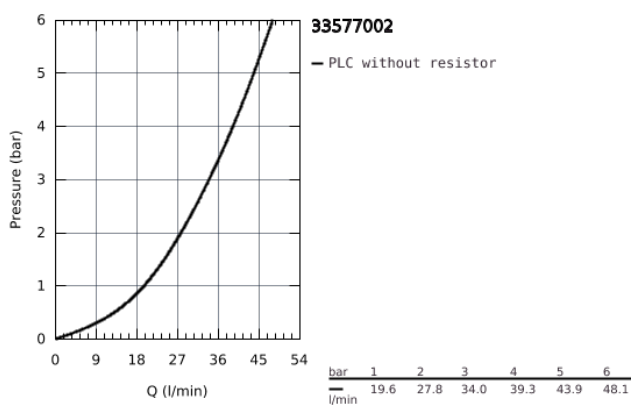

33 577 002 EUROPLUS SINGLE-LEVER SHOWER MIXER 1/2"

PRODUCT DESCRIPTION

- Colour: chrome
- wall mounted
- metal lever
- GROHE SilkMove 46 mm ceramic cartridge
- temperature limiter
- GROHE Long-Life finish
- adjustable flow rate limiter
- adjustable minimum flow rate approx. 2.5 l/min
- shower bottom outlet 1/2" with integrated non return-valve
- S-unions
- protected against backflow
- min. recommended pressure 1.0 bar

33 577 002 EUROPLUS SINGLE-LEVER SHOWER MIXER 1/2"

SPARE PARTS, October 2008 – spareParts.validDate.now

- 1: Lever (Order-nr. 46651000)
- 2: Cap (Order-nr. 46570000)
- 3: Temperature limiter (Order-nr. 46375000)
- 4: Cartridge (Order-nr. 46048000)
- 5: Screw connection 1/2" (Order-nr. 45044000)
- 6: S-union (Order-nr. 12662000)
- 7: Non-return valve (Order-nr. 08565000)
- 8: Extension 3/4", 20 mm (Order-nr. 0713000M)*
- 9: Special spanner (Order-nr. 19377000)*