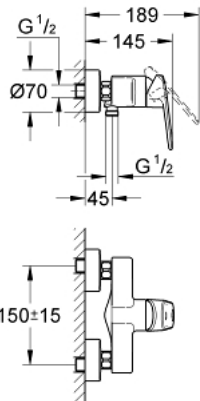

33 577 002 EUROPLUS SINGLE-LEVER SHOWER MIXER 1/2"

PRODUCT DESCRIPTION

- Colour: chrome
- wall mounted
- metal lever
- GROHE SilkMove 46 mm ceramic cartridge
- temperature limiter
- GROHE Long-Life finish
- adjustable flow rate limiter
- adjustable minimum flow rate approx. 2.5 l/min
- shower bottom outlet 1/2" with integrated non return-valve
- S-unions
- protected against backflow
- min. recommended pressure 1.0 bar

33 577 002 EUROPLUS SINGLE-LEVER SHOWER MIXER 1/2"

SPARE PARTS, October 2008 – spareParts.validDate.now

- 1: Lever (Order-nr. 46651000)
- 2: Cap (Order-nr. 46570000)
- 3: Temperature limiter (Order-nr. 46375000)
- 4: Cartridge (Order-nr. 46048000)
- 5: Screw connection 1/2" (Order-nr. 45044000)
- 6: S-union (Order-nr. 12662000)
- 7: Non-return valve (Order-nr. 08565000)
- 8: Extension 3/4", 20 mm (Order-nr. 0713000M)*
- 9: Special spanner (Order-nr. 19377000)*