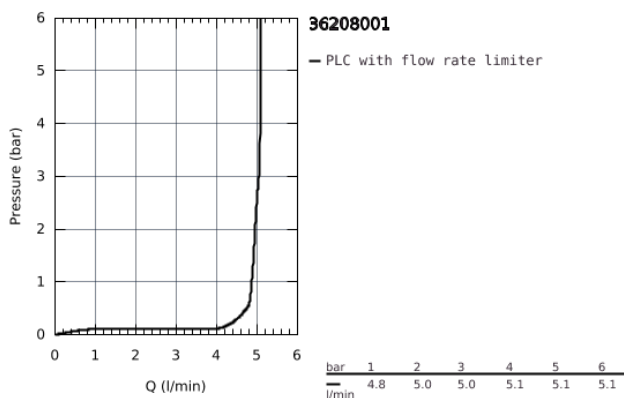

- dirt strainer
- solenoid valve
- rapid installation system
- multistage battery status display
- 7 pre-set programs
- auto flush
- thermal disinfection
- cleaning mode
- additional functions and precise settings by remote control 36 407
- CE approved
- noise classification 1 in accordance with DIN4109
- type of protection faucet IP 59K