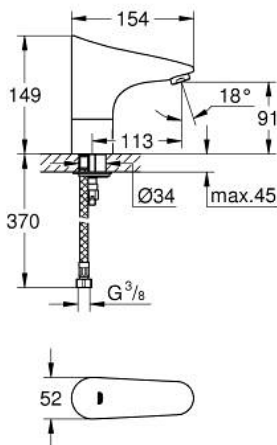

PRODUCT DESCRIPTION

- Colour: Chrome
- with infrared sensor for bi-directional communication for monitoring, configuration and servicing
- for cold or premixed water
- 6V lithium battery, type CR-P2
- battery lifetime approx. 7 years (150 actuations a day)
- GROHE Water Saving mousseur 5.7 l/min

- flexible connection hoses