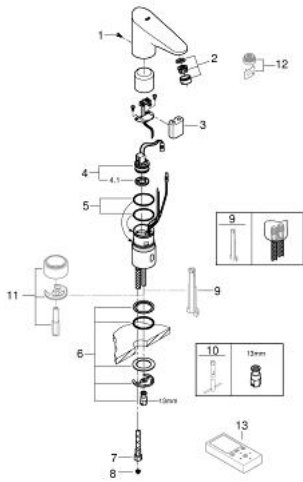

## 36 208 001 EUROPLUS E INFRA-RED ELECTRONIC BASIN TAP 1/2"

### SPARE PARTS, October 2015 – now

- 1: Screw (Spare part-nr. 4283100M)
- 2: Flow restrictor (Spare part-nr. 48159000)
- 3: Battery (Spare part-nr. 42886000)
- 4: Solenoid valve (Spare part-nr. 42229000)
- 4.1: Filter (Spare part-nr. 42798000)
- 5: O-Ring (Spare part-nr. 4283600M)
- 6: Fixing set (Spare part-nr. 42841000)
- 7: Flexible connection hose, 470 (Spare part-nr. 45484000)
- 8: Filter (Spare part-nr. 4215200M)
- 9: Disassembling key (Spare part-nr. 19132000)\*
- 10: Mounting wrench (Spare part-nr. 19017000)\*
- 11: Socket for spout elevation (Spare part-nr. 36210000)\*
- 12: Flow restrictor (Spare part-nr. 36133000)\*
- 13: Remote control (Spare part-nr. 36407001)\*