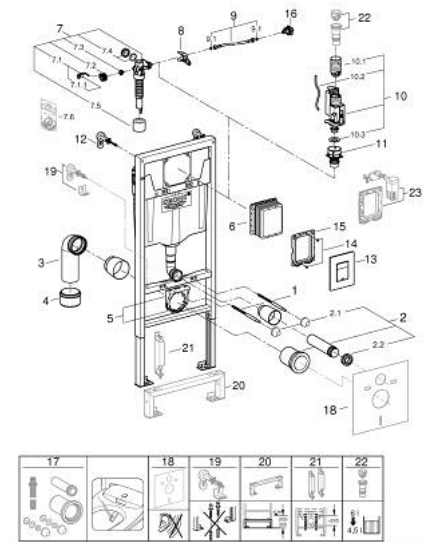

## 38 772 001 RAPID SL 3-IN-1 SET FOR WC, 1.13 M INSTALLATION HEIGHT

### SPARE PARTS, October 2021 – now

- 1: Threaded bolt (Spare part-nr. 4276400M)
- 2: WC inlet and outlet connecting set (Spare part-nr. 37311K00)
- 2.1: Basin fastening (Spare part-nr. 43511SH0)
- 2.2: Connector (Spare part-nr. 37119000)
- 3: PP-outlet bend  $\varnothing$  90 mm (Spare part-nr. 42327000)
- 4: 4" Outlet Adaptor for Rapid SL (Spare part-nr. 42242000)
- 5: Support for outlet bend (Spare part-nr. 42243000)
- 6: Revision shaft  
  
(Spare part-nr. 66791000)
- 7: Filling valve (Spare part-nr. 37095000)
- 7.1: Lever (Spare part-nr. 43734000)
- 7.1.1: Seal (Spare part-nr. 4377000M)
- 7.2: Valve head (Spare part-nr. 43536000)
- 7.3: Membrane (Spare part-nr. 4375800M)
- 7.4: Screw cap (Spare part-nr. 43735000)
- 7.5: Valve FLOAT, 5 pcs.. (Spare part-nr. 4379100M)
- 7.6: Set of seals (Spare part-nr. 43722000)\*
- 8: Support device (Spare part-nr. 42246000)
- 9: Tube (Spare part-nr. 42233000)
- 9.1: Sealing washer (Spare part-nr. 0319100M)
- 10: Dual Flush discharge valve AV1 (Spare part-nr. 42320000)
- 10.1: Extension for overflow pipe (Spare part-nr. 42313000)
- 10.2: Pneumatic hose (Spare part-nr. 42319000)
- 10.3: Seal (Spare part-nr. 42310000)
- 11: Valve seat for GD2 (Spare part-nr. 42315000)
- 12: Wall brackets  
  
(Spare part-nr. 3855800M)
- 13: Top plate with push button (Spare part-nr. 42371000)
- 14: Screw (Spare part-nr. 6636200M)
- 15: Mounting frame (Spare part-nr. 43207000)
- 16: Water Connection (Spare part-nr. 48561000)
- 17: Retrofit kit for shower toilets Sensia Arena and IGS (Spare part-nr. 4089900)\*
- 18: Set for noise protection (Spare part-nr. 37131000)\*
- 19: Xtra wall brackets, flexible placing (Spare part-nr. 38733000)\*
- 20: Extension (Spare part-nr. 38629000)\*
- 21: special support (Spare part-nr. 38779000)\*
- 22: 4.5 l adapter for GD2 (Spare part-nr. 42333000)\*
- 23: Adaptor (Spare part-nr. 38796000)\*