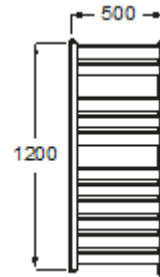

Heated towel rail

DIMENSIONS

Length 500 mm
Height 1200 mm

COLOURS AND FINISHES

1 Polished chrome

TECHNICAL DRAWINGS

FEATURES

Finish: Chrome Finished

Installation type: Wall-mounted

Material: Metal, SS- Stainless

Steel

Maximum weight supported (Kg): 100