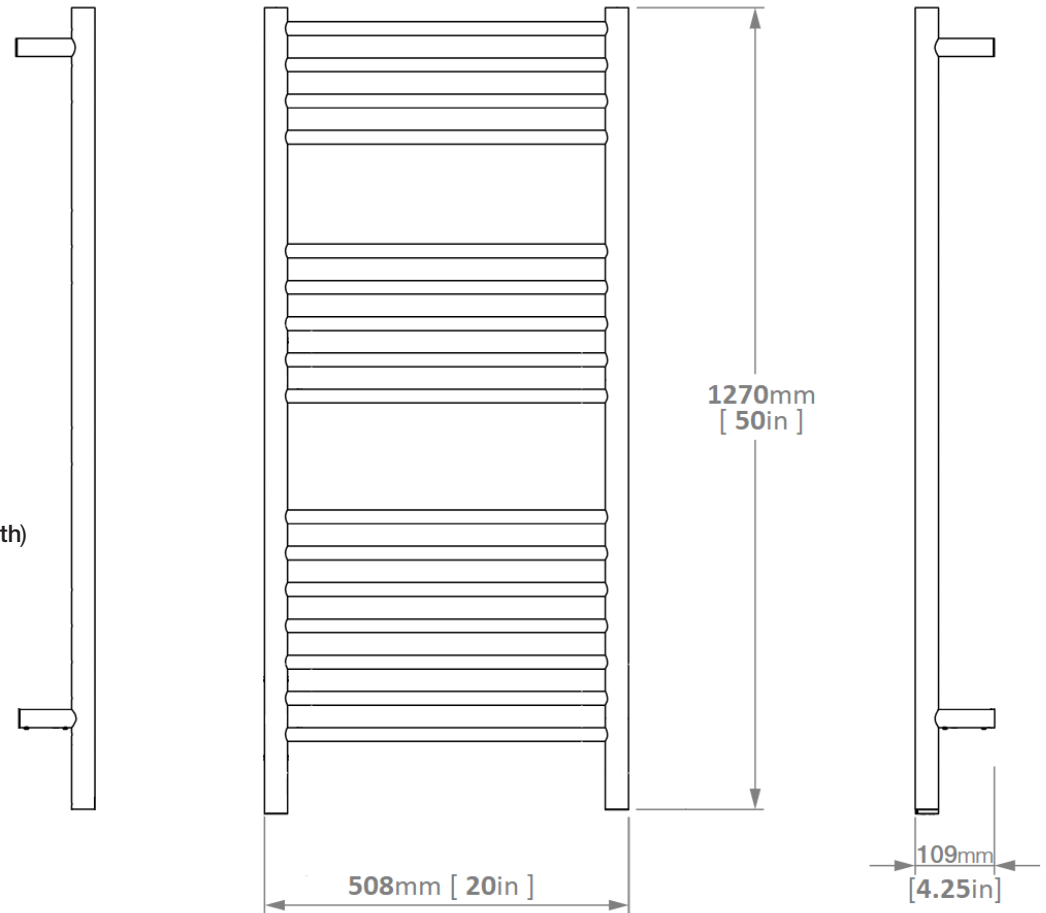

NATURAL 16 Bar 50" 500016023

POLISHED GRADE 304 Stainless Steel

Controller Features - PTSelect Switch:

- Temperature Adjustment • ON / OFF Switch • LED Indicator

Controller Technical Specifications:

Controller: Select Switch
INPUT Voltage Range: 190VAC~250VAC
Operating Frequency: 60 Hz ±2%
Load Capability: 0.18A~4A
Load Control Range: 40~100%
Standby Current: 3.0mA

HTR Technical Specifications:

Model: NAT500016023-MICA
Size: 50" 1270mm (Height) x 20" 508mm (Width)
Power: 115 Watts
Current: 0.95 Amps
Volts: 220 VAC

Dimensions given are in mm and in [inches]. Mica Homes Inc. © reserves the right to alter and/or remove designs from time to time without prior notice. This drawing is to be used for reference purposes only. E & O.E. This product may not be available in your specific country, please check local website for availability. Copyright MicaHomesInc. © 2023