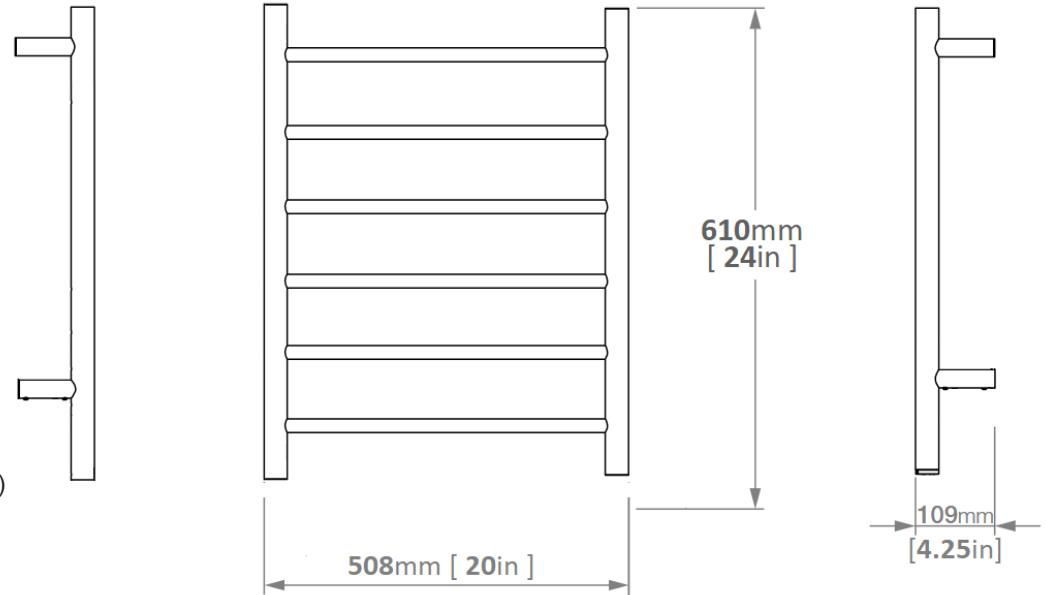

NATURAL 6 Bar 24" 500006023

POLISHED GRADE 304 Stainless Steel

Controller Features - PTSelect Switch:

- Temperature Adjustment
- ON / OFF Switch
- LED Indicator

Controller Technical Specifications:

Controller: Select Switch
INPUT Voltage Range: 190VAC~250VAC
Operating Frequency: 60 Hz ±2%
Load Capability: 0.18A~4A
Load Control Range: 40~100%
Standby Current: 3.0mA

HTR Technical Specifications:

Model: NAT50006023-MICA
Size: 24" 610mm (Height)x20" 508mm (Width)
Power: 30Watts
Current: 0.95 Amps
Volts: 220 VAC

Dimensions given are in mm and in [inches]. Mica Homes Inc. © reserves the right to alter and/or remove designs from time to time without prior notice. This drawing is to be used for reference purposes only. E & O.E. This product may not be available in your specific country, please check local website for availability. Copyright MicaHomesInc. © 2023