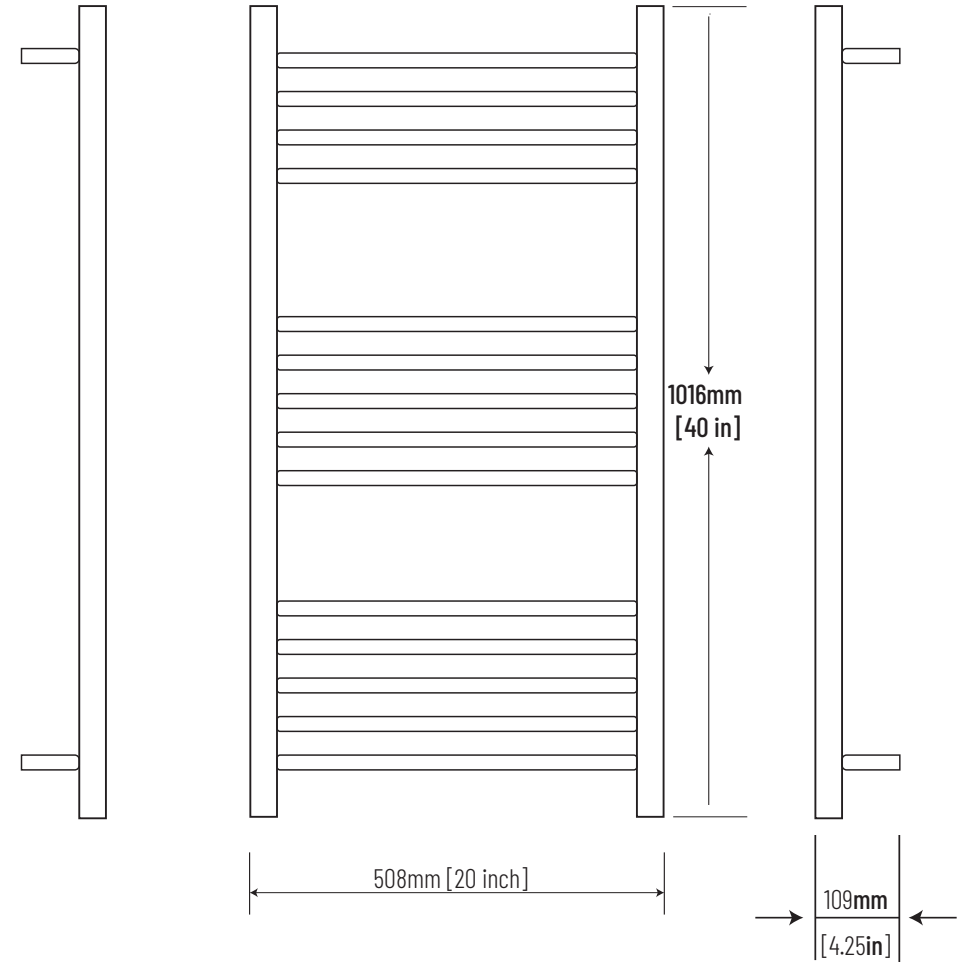

## HTR Technical Specifications

**Model:** 500014026-MICA

**Size:** 40" 1016mm (Height)  $\times$  20" 508mm (Width)

**Power:** 160 Watts

**Current:** 0.95 Amps

**Volts:** 220 VAC

*Dimensions given are in mm and in [inches]. MICA HOMES CORPORATION.® reserves the right to alter and/or remove designs from time to time without prior notice. This drawing is to be used for reference purposes only. E & O.E. This product may not be available in your specific country, please check local website for availability.*