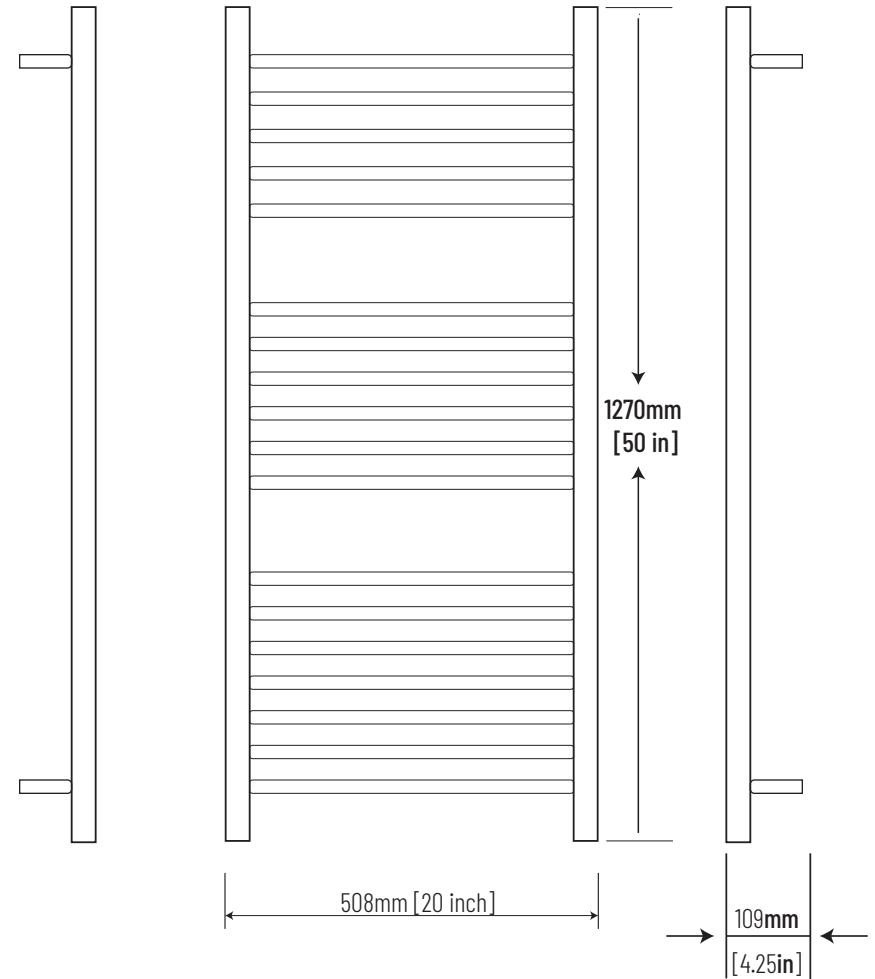

HTR Technical Specifications

Model: 500018026-MICA

Size: 50" 1270 (Height) \times 20" 508mm (Width)

Power: 160 Watts

Current: 0.95 Amps

Volts: 220 VAC

Dimensions given are in mm and in [inches]. MICA HOMES CORPORATION.® reserves the right to alter and/or remove designs from time to time without prior notice. This drawing is to be used for reference purposes only. E & O.E. This product may not be available in your specific country, please check local website for availability.