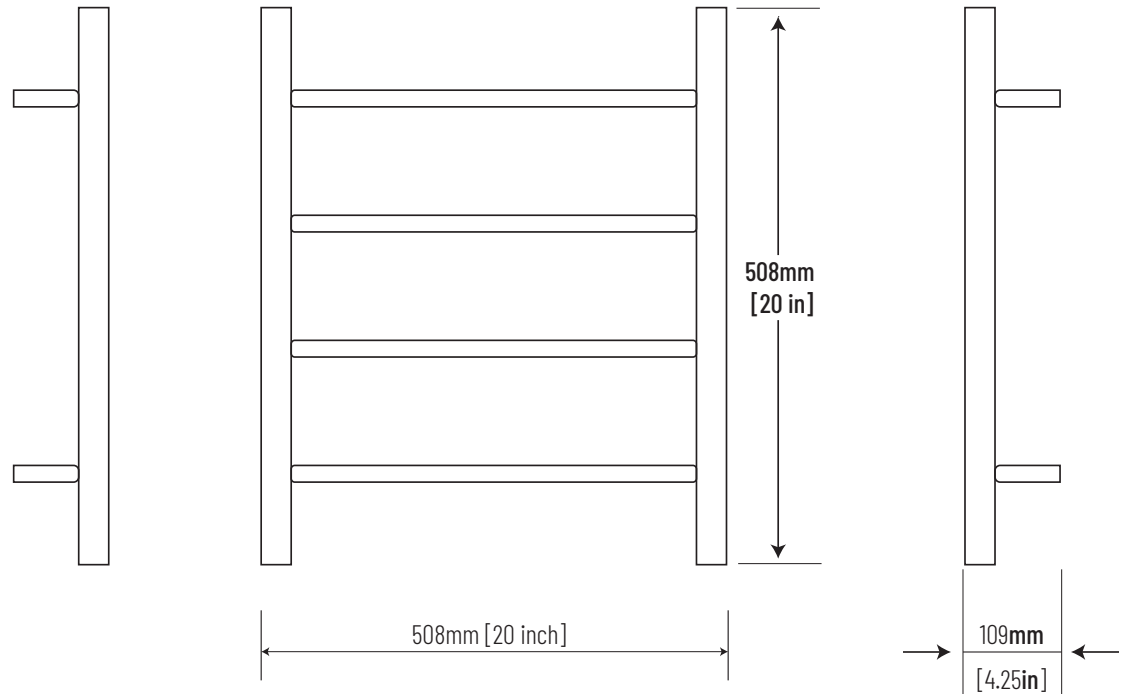

HTR Technical Specifications

Model: 500004026-MICA

Size: 20" 508mm (Height) \times 20" 508mm (Width)

Power: 160 Watts

Current: 0.95 Amps

Volts: 220 VAC

Dimensions given are in mm and in [inches]. MICA HOMES CORPORATION.® reserves the right to alter and/or remove designs from time to time without prior notice. This drawing is to be used for reference purposes only. E & O.E. This product may not be available in your specific country, please check local website for availability.